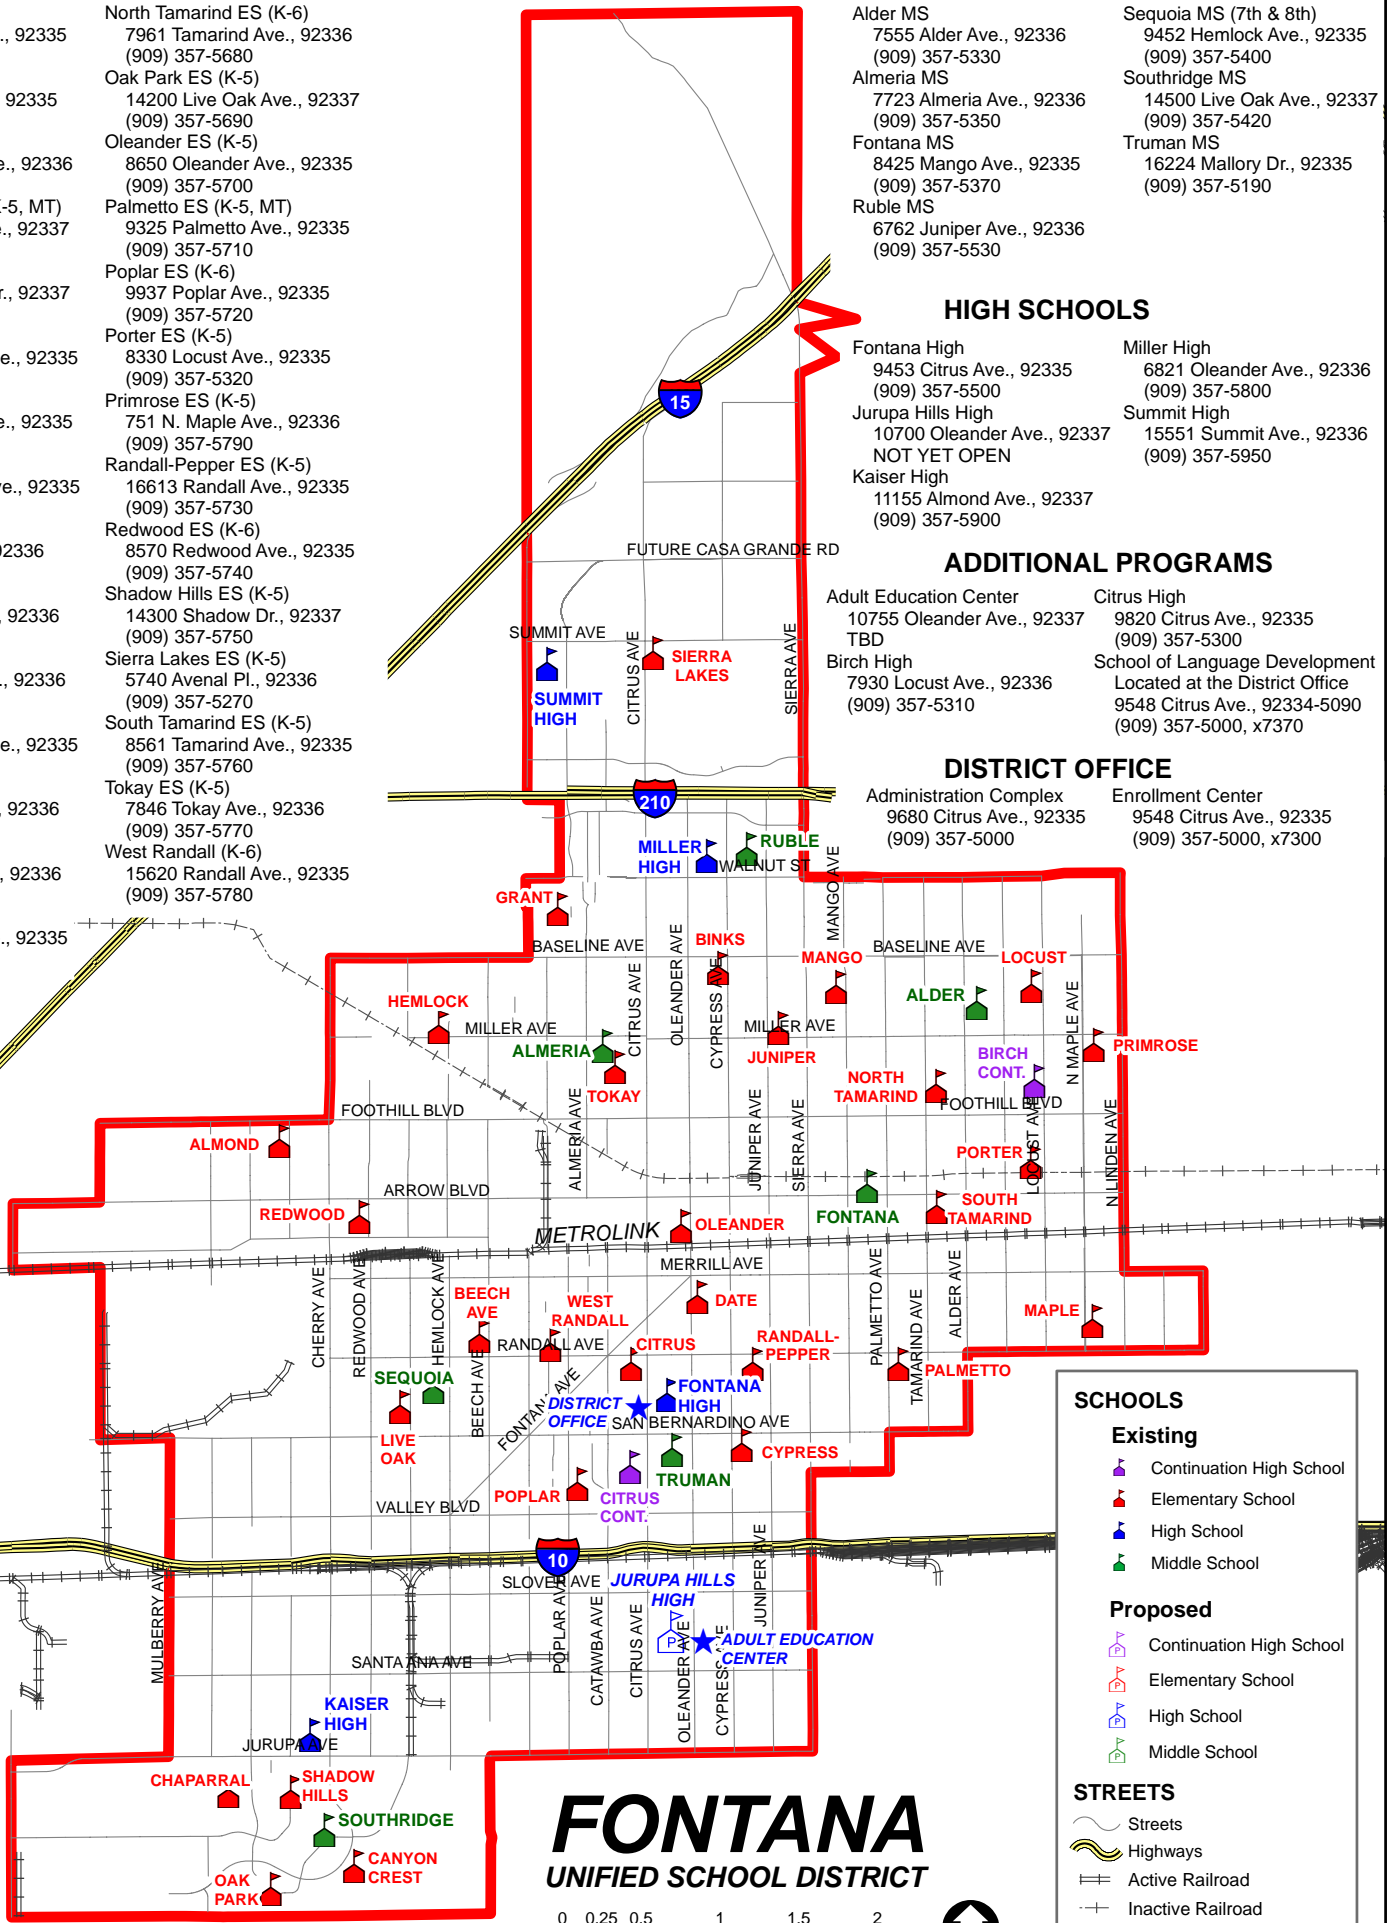

- Alder MS
  7555 Alder Ave., 92336
  (909) 357-5330
- Almeria MS
  7723 Almeria Ave., 92336
  (909) 357-5350
- Fontana MS
  8425 Mango Ave., 92335
  (909) 357-5370
- Ruble MS
  6762 Juniper Ave., 92336
  (909) 357-5530
- Sequoia MS (7th & 8th)
  9452 Hemlock Ave., 92335
  (909) 357-5400
- Southridge MS
  14500 Live Oak Ave., 92337
  (909) 357-5420
- Truman MS
  16224 Mallory Dr., 92335
  (909) 357-5190

HIGH SCHOOLS

- Fontana High
  9453 Citrus Ave., 92335
  (909) 357-5500
- Jurupa Hills High
  10700 Oleander Ave., 92337
  NOT YET OPEN
- Kaiser High
  11155 Almond Ave., 92337
  (909) 357-5900
- Miller High
  6821 Oleander Ave., 92336
  (909) 357-5800
- Summit High
  15551 Summit Ave., 92336
  (909) 357-5950

ADDITIONAL PROGRAMS

- Adult Education Center
  10755 Oleander Ave., 92337
  TBD
- Birch High
  7930 Locust Ave., 92336
  (909) 357-5310
- Citrus High
  9820 Citrus Ave., 92335
  (909) 357-5300
- School of Language Development
  Located at the District Office
  9548 Citrus Ave., 92334-5090
  (909) 357-5000, x7370

DISTRICT OFFICE

- Administration Complex
  9680 Citrus Ave., 92335
  (909) 357-5000
- Enrollment Center
  9548 Citrus Ave., 92335
  (909) 357-5000, x7300

FONTANA UNIFIED SCHOOL DISTRICT

0 0.25 0.5 1 1.5 2 Miles

Facilities Planning Department
0:/Maps/David/ALL_SITES.mxd