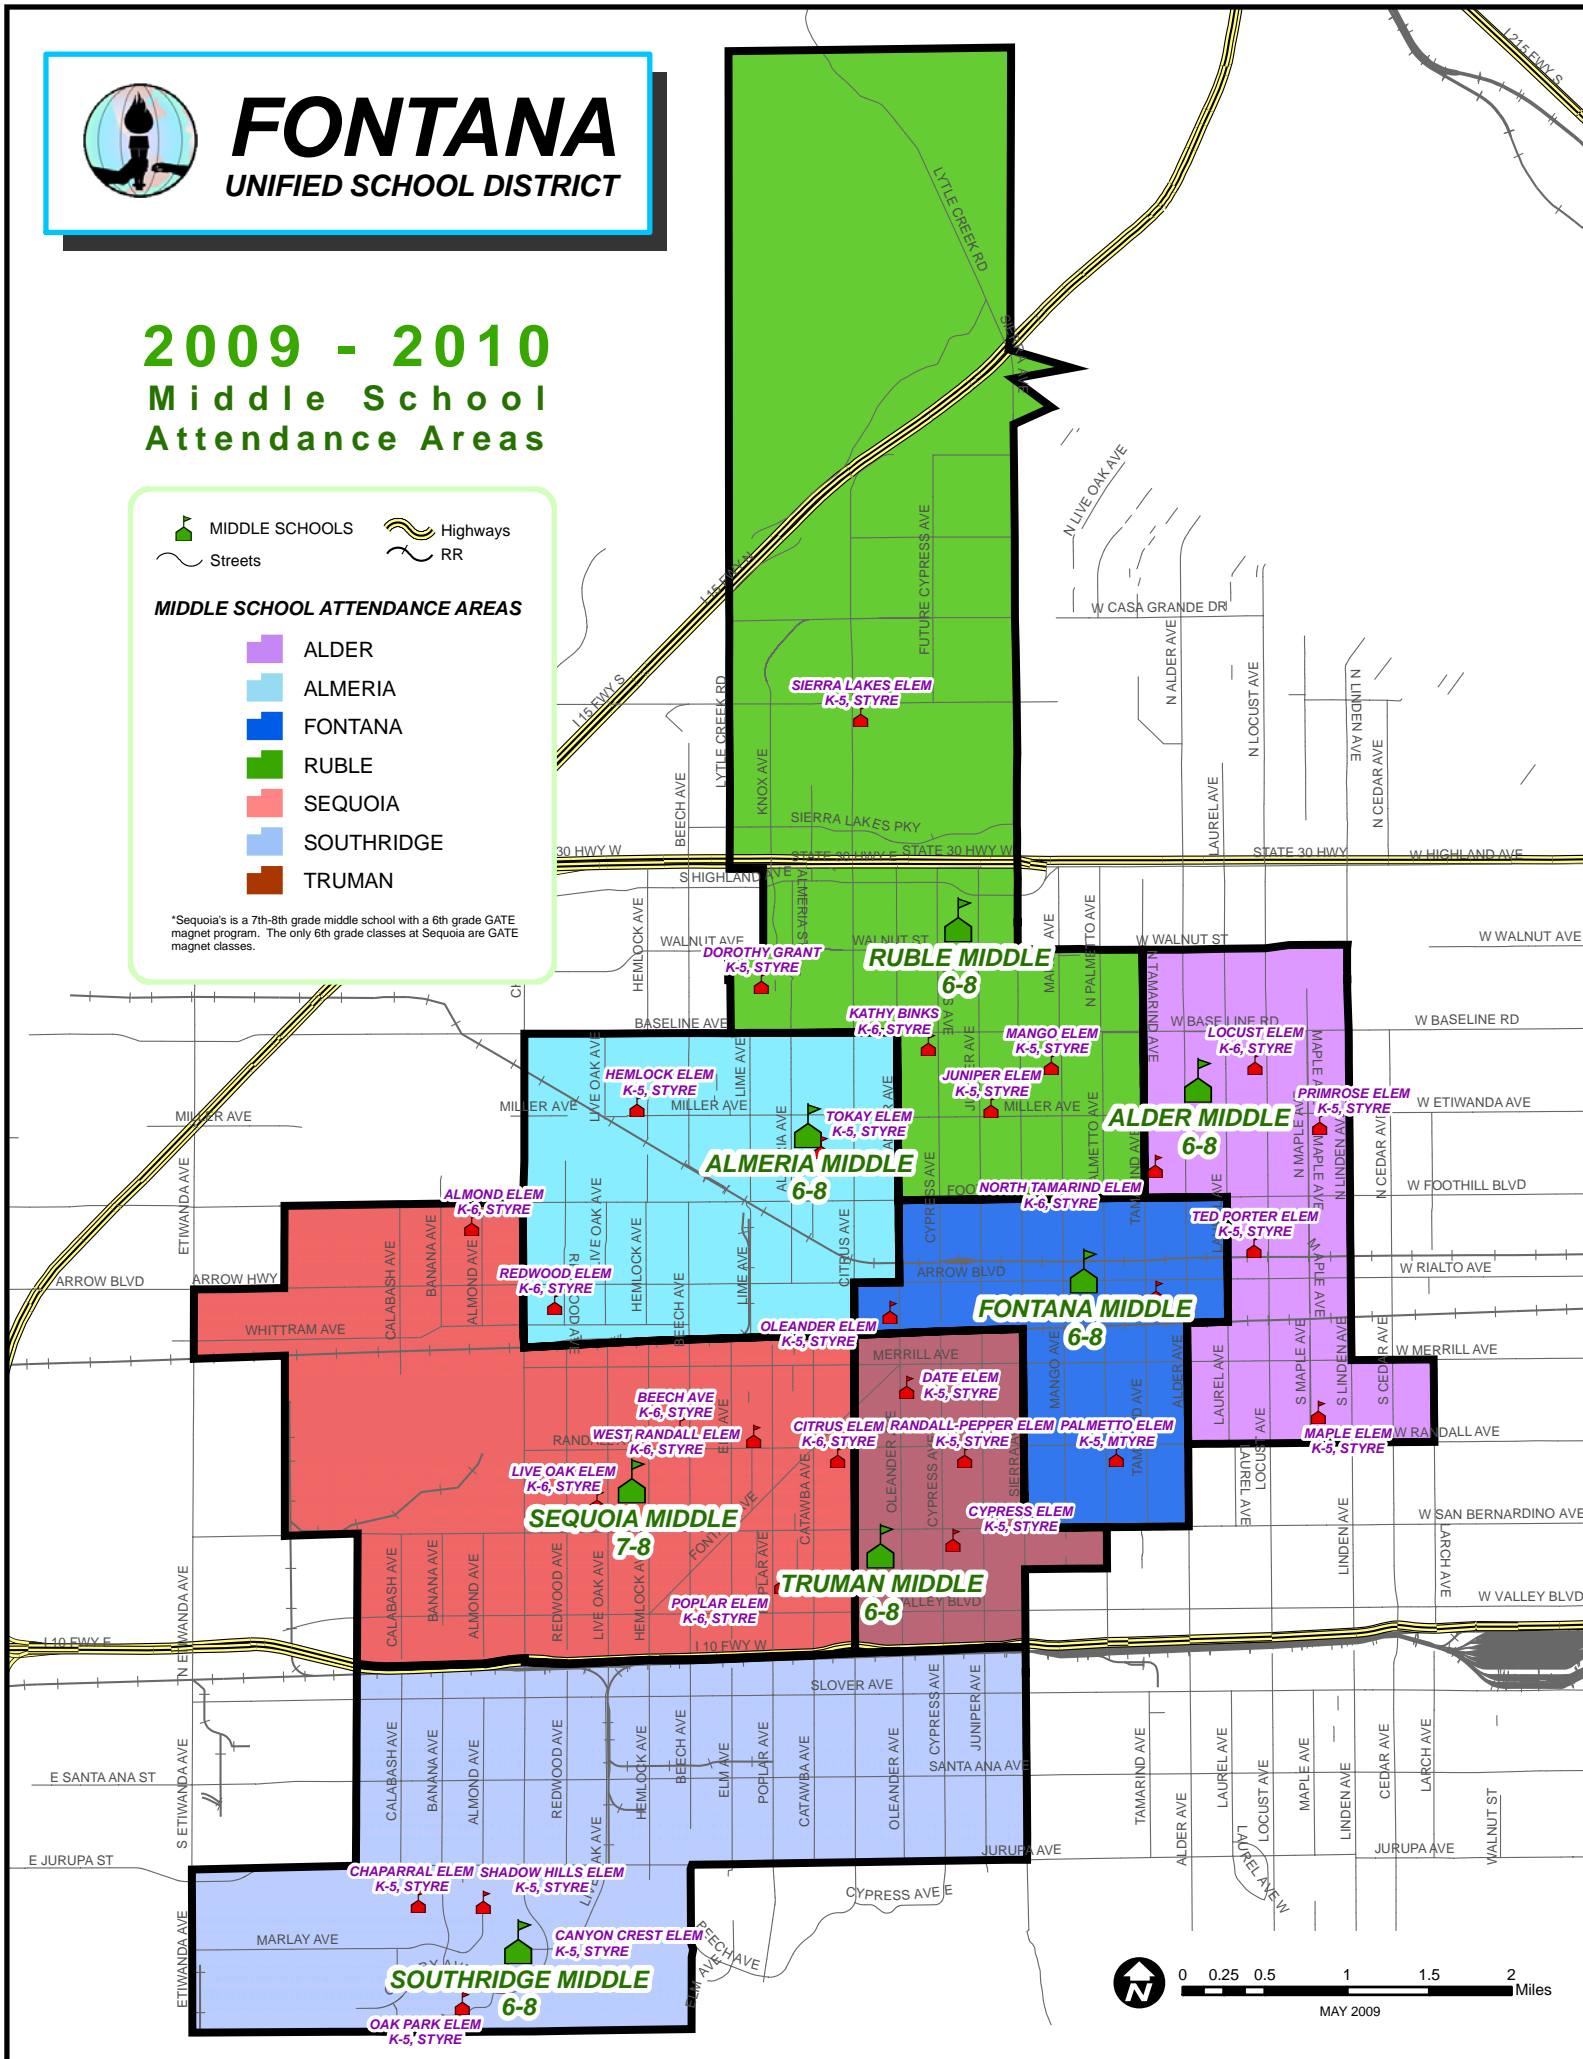

FONTANA

UNIFIED SCHOOL DISTRICT

2009 - 2010 Middle School Attendance Areas

MIDDLE SCHOOL ATTENDANCE AREAS

- ALDER
- ALMERIA
- FONTANA
- RUBLE
- SEQUOIA
- SOUTHRIDGE
- TRUMAN

MAY 2009