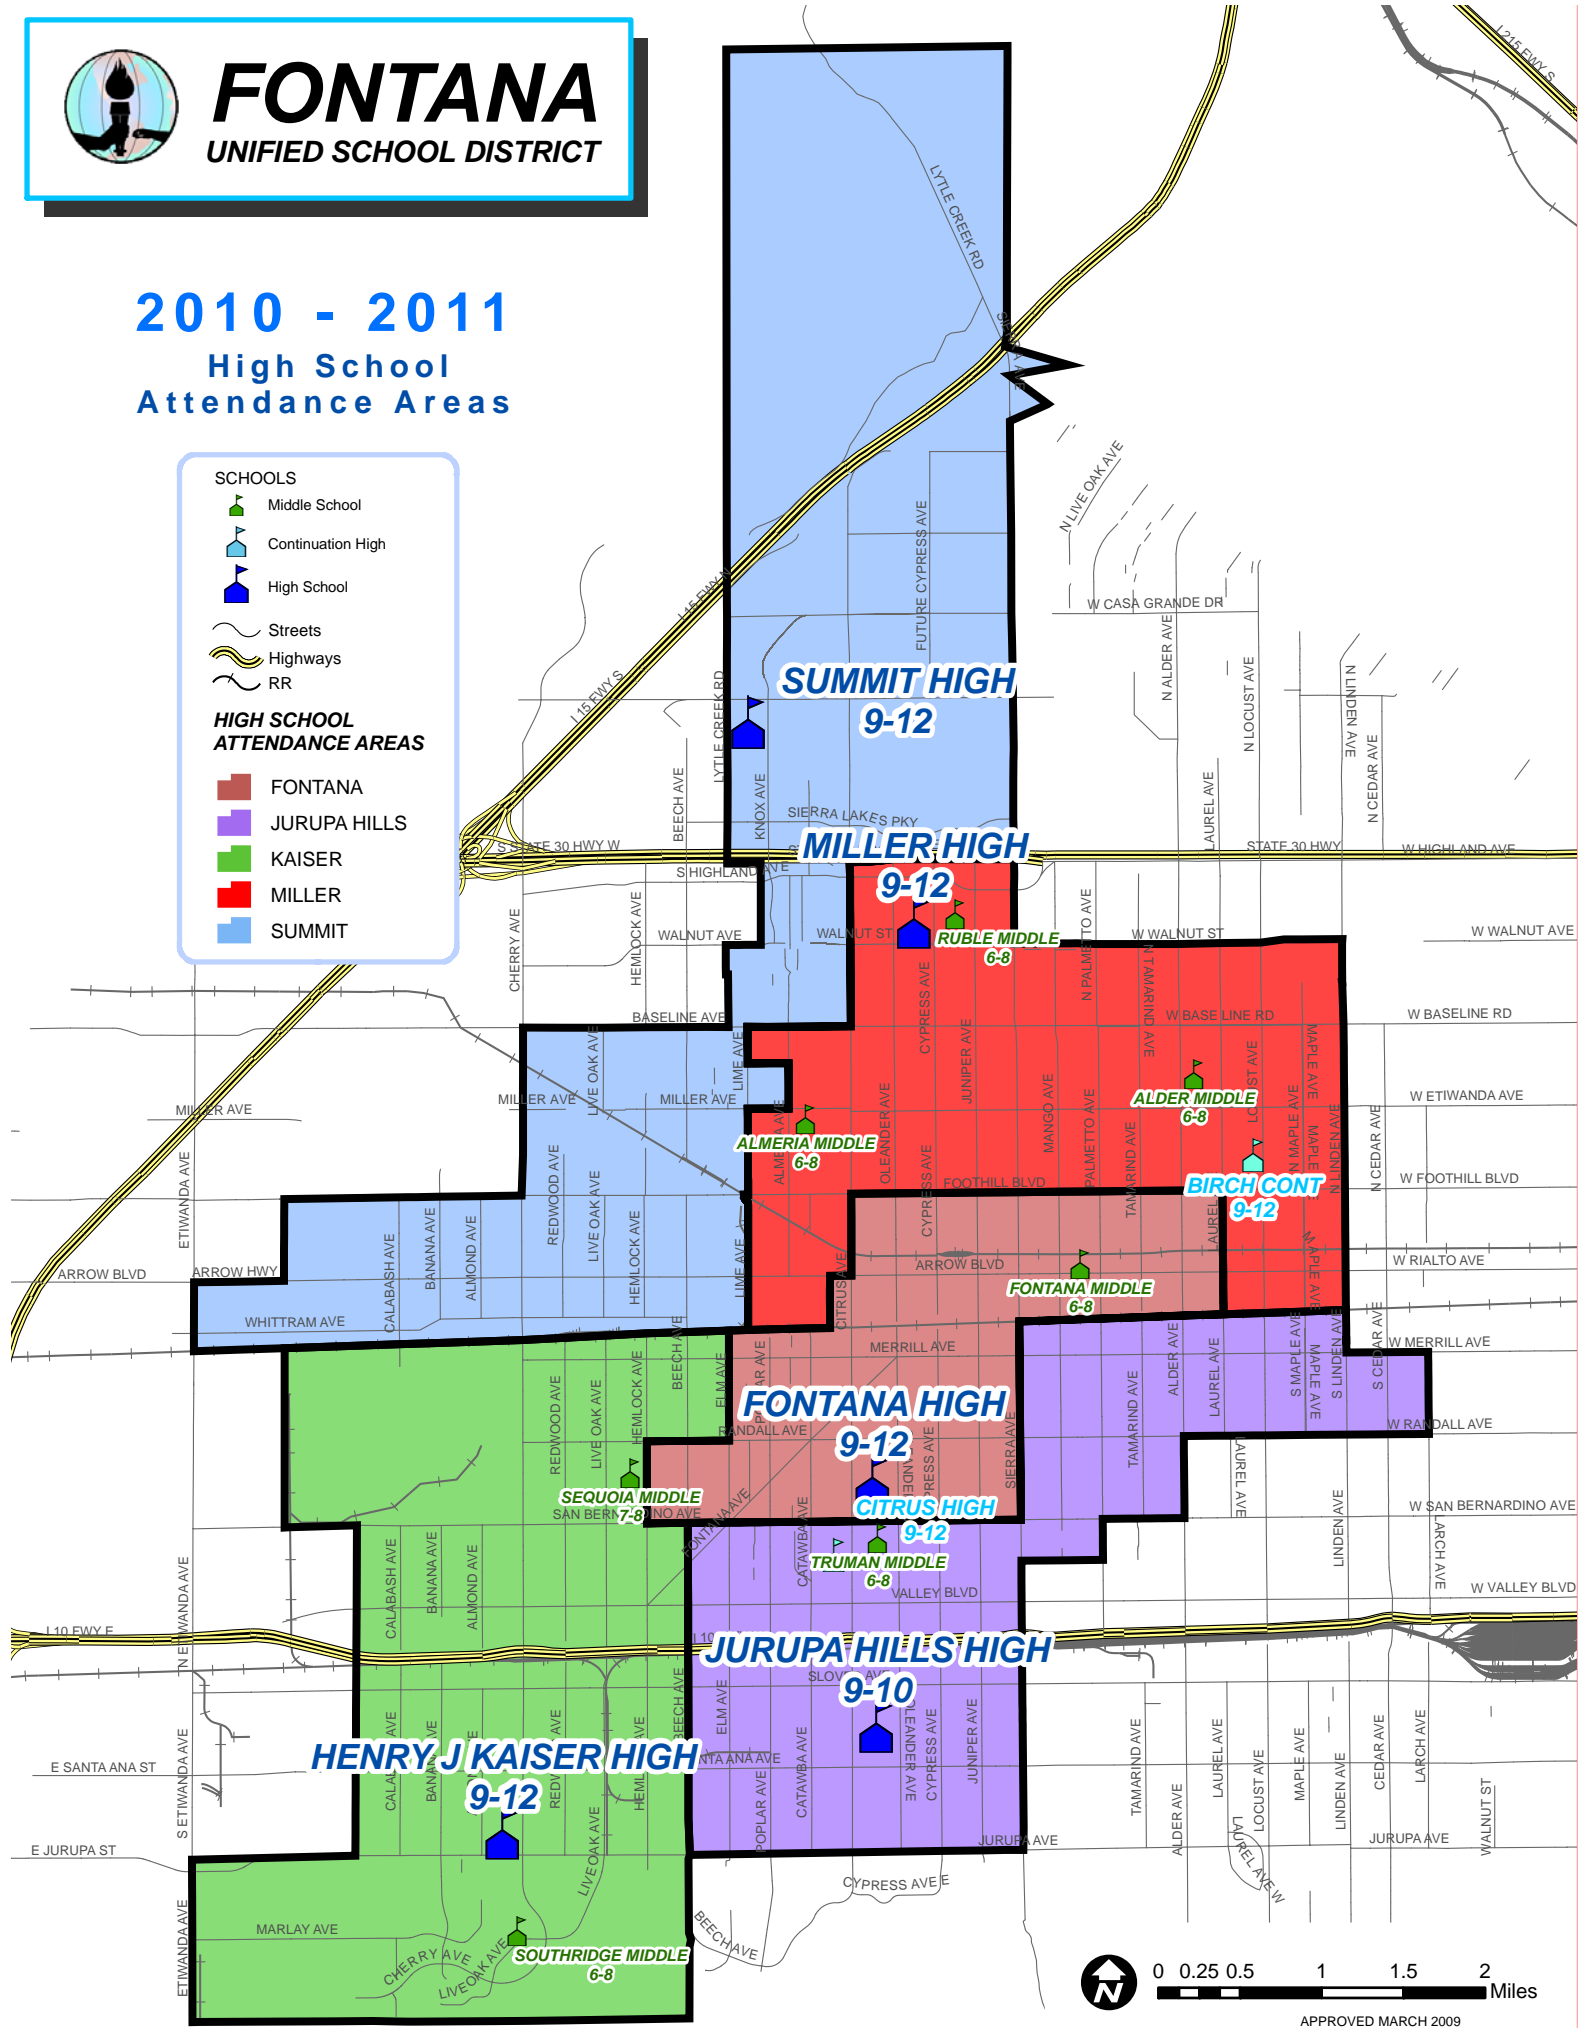

FONTANA

UNIFIED SCHOOL DISTRICT

2010 - 2011 High School Attendance Areas

SCHOOLS

- Middle School
- Continuation High
- High School

Streets

Highways

RR

HIGH SCHOOL ATTENDANCE AREAS

- FONTANA
- JURUPA HILLS
- KAISER
- MILLER
- SUMMIT

APPROVED MARCH 2009