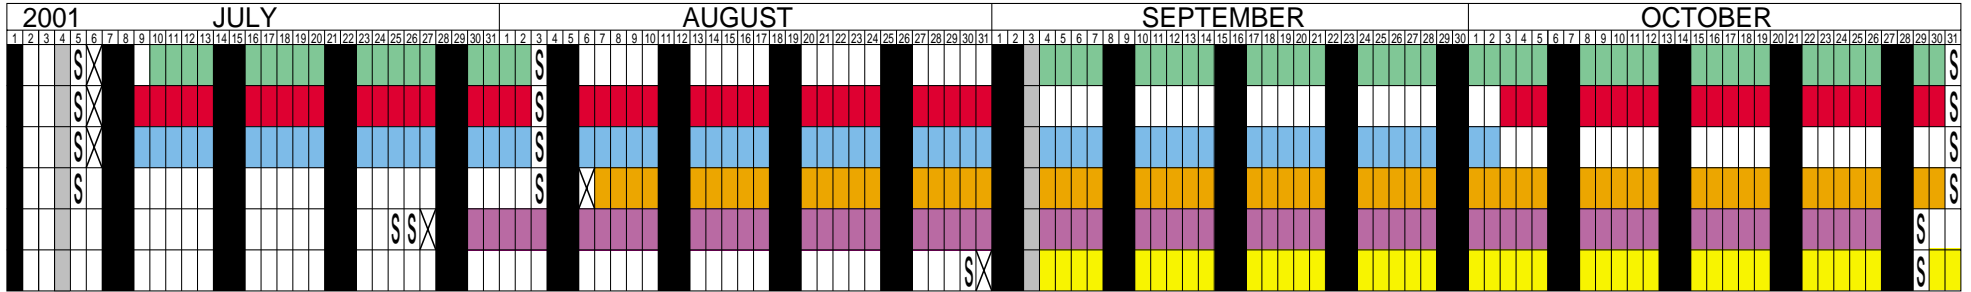

FONTANA UNIFIED SCHOOL DISTRICT 2001-2002 SCHOOL CALENDAR

- TRACK 1/SESIÓN 1 (A)
- TRACK 2/SESIÓN 2 (B)
- TRACK 3/SESIÓN 3 (C)
- TRACK 4/SESIÓN 4 (D)
- TRACK 5/SESIÓN 5
- TRACK 6/SESIÓN 6 (TRAD)
- WEEKENDS/FIN DE SEMANA
- HOLIDAYS/DÍAS FESTIVOS
- VACATIONS/VACACIONES
- S STAFF DEVELOPMENT
- X TEACHER PREPARATION/
PREPARACION DE MAESTROS

HOLIDAYS

July 4	Independence Day
Sept. 3	Labor Day
Nov. 12	Veterans' Day Observed
Nov. 22-23	Thanksgiving Holiday
Dec. 24-Jan. 4	Winter Break
Jan. 21	Martin Luther King Jr. Day Observed
Feb. 11	Lincoln's Birthday Observed
Feb. 18	President's Day Observed
Mar. 25-29	Spring Break (Track 6 Only)
May 27	Memorial Day Observed

PARENT ORIENTATIONS

July 26	Track 1, 2, 3
Aug. 14	Track 5 (Elementary Only)
Aug. 23	Track 4

END TRIMESTER (ELEMENTARY & MIDDLE SCHOOL)

Oct. 2	Track 3	End Trimester 1
Oct. 18	Track 5	End Trimester 1
Oct. 30	Track 1, 2, 4	End Trimester 1
Feb. 1	Track 3	End Trimester 2
Mar. 1	Track 5	End Trimester 2
Mar. 5	Track 1, 2, 4	End Trimester 2
May 31	Track 3	End Trimester 3
June 14	Track 5	End Trimester 3
June 27	Track 1, 2, 4	End Trimester 3

END QUARTER/SEMESTER (HIGH SCHOOL ONLY)

Nov. 2	End Quarter 1
Jan. 25	End Semester 1
Apr. 5	End Quarter 3
June 14	End Semester 2

PARENT CONFERENCES (MINIMUM DAYS)

Sept. 26-Oct. 2	Track 3
Oct. 22-26	Track 5 (Elementary)
Oct. 24-26	Track 5 (Middle School)
Oct. 24-30	Track 1, 2, 4