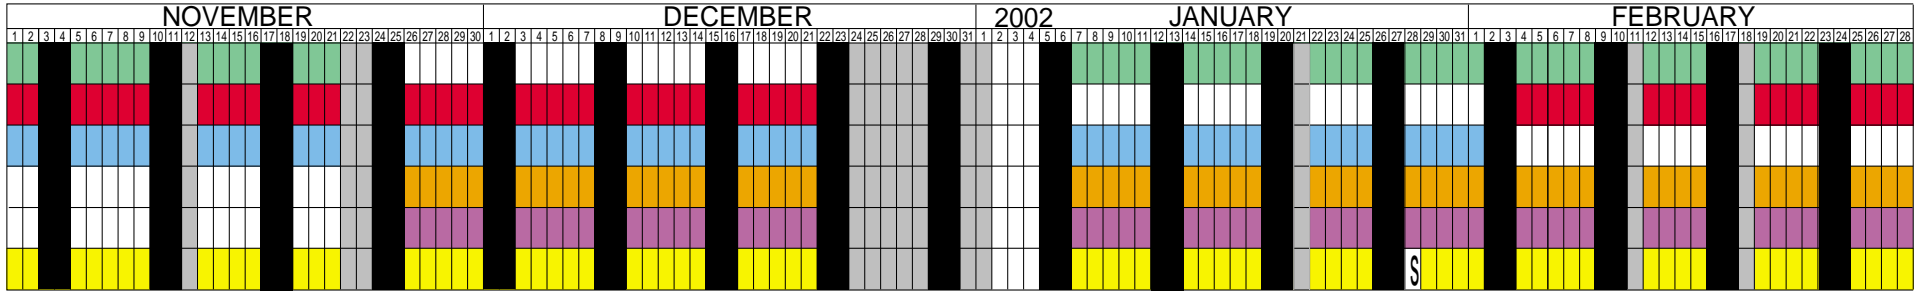

FONTANA UNIFIED SCHOOL DISTRICT 2001-2002 SCHOOL CALENDAR

- TRACK 1/SESIÓN 1 (A)
- TRACK 2/SESIÓN 2 (B)
- TRACK 3/SESIÓN 3 (C)
- TRACK 4/SESIÓN 4 (D)
- TRACK 5/SESIÓN 5
- TRACK 6/SESIÓN 6 (TRAD)
- WEEKENDS/FIN DE SEMANA
- HOLIDAYS/DÍAS FESTIVOS
- VACATIONS/VACACIONES
- S STAFF DEVELOPMENT
- X TEACHER PREPARATION/
PREPARACION DE MAESTROS

HOLIDAYS

July 4	Independence Day
Sept. 3	Labor Day
Nov. 12	Veterans' Day Observed
Nov. 22-23	Thanksgiving Holiday
Dec. 24-Jan. 4	Winter Break
Jan. 21	Martin Luther King Jr. Day Observed
Feb. 11	Lincoln's Birthday Observed
Feb. 18	President's Day Observed
Mar. 25-29	Spring Break (Track 6 Only)
May 27	Memorial Day Observed

PARENT ORIENTATIONS

July 26	Track 1, 2, 3
Aug. 14	Track 5 (Elementary Only)
Aug. 23	Track 4

END TRIMESTER (ELEMENTARY & MIDDLE SCHOOL)

Oct. 2	Track 3	End Trimester 1
Oct. 18	Track 5	End Trimester 1
Oct. 30	Track 1, 2, 4	End Trimester 1
Feb. 1	Track 3	End Trimester 2
Mar. 1	Track 5	End Trimester 2
Mar. 5	Track 1, 2, 4	End Trimester 2
May 31	Track 3	End Trimester 3
June 14	Track 5	End Trimester 3
June 27	Track 1, 2, 4	End Trimester 3

END QUARTER/SEMESTER (HIGH SCHOOL ONLY)

Nov. 2	End Quarter 1
Jan. 25	End Semester 1
Apr. 5	End Quarter 3
June 14	End Semester 2

PARENT CONFERENCES (MINIMUM DAYS)

Sept. 26-Oct. 2	Track 3
Oct. 22-26	Track 5 (Elementary)
Oct. 24-26	Track 5 (Middle School)
Oct. 24-30	Track 1, 2, 4