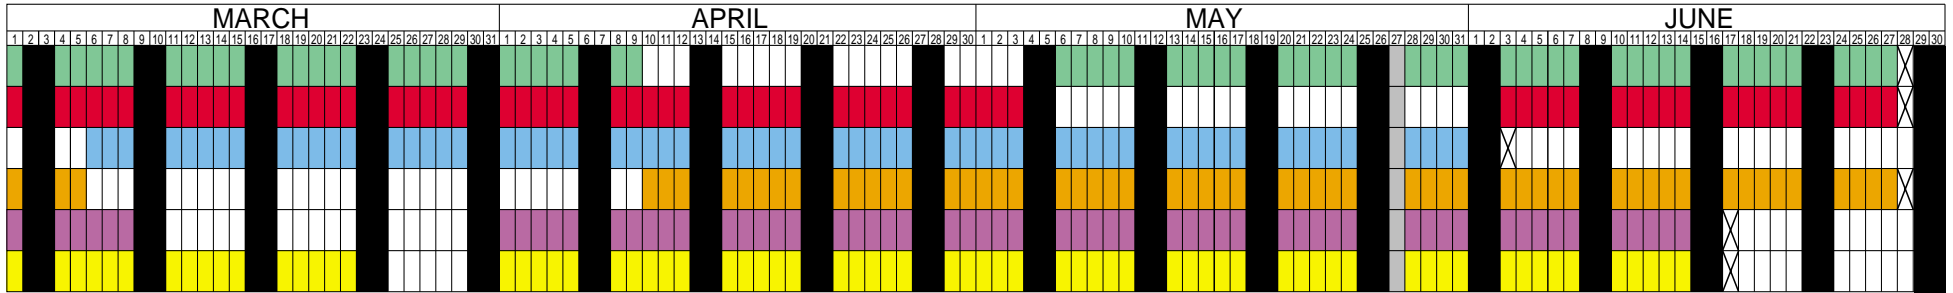

FONTANA UNIFIED SCHOOL DISTRICT 2001-2002 SCHOOL CALENDAR

- TRACK 1/SESIÓN 1 (A)
- TRACK 2/SESIÓN 2 (B)
- TRACK 3/SESIÓN 3 (C)
- TRACK 4/SESIÓN 4 (D)
- TRACK 5/SESIÓN 5
- TRACK 6/SESIÓN 6 (TRAD)
- WEEKENDS/FIN DE SEMANA
- HOLIDAYS/DÍAS FESTIVOS
- VACATIONS/VACACIONES
- S STAFF DEVELOPMENT
- X TEACHER PREPARATION/
PREPARACION DE MAESTROS

HOLIDAYS

July 4	Independence Day
Sept. 3	Labor Day
Nov. 12	Veterans' Day Observed
Nov. 22-23	Thanksgiving Holiday
Dec. 24-Jan. 4	Winter Break
Jan. 21	Martin Luther King Jr. Day Observed
Feb. 11	Lincoln's Birthday Observed
Feb. 18	President's Day Observed
Mar. 25-29	Spring Break (Track 6 Only)
May 27	Memorial Day Observed

PARENT ORIENTATIONS

July 26	Track 1, 2, 3
Aug. 14	Track 5 (Elementary Only)
Aug. 23	Track 4

END TRIMESTER (ELEMENTARY & MIDDLE SCHOOL)

Oct. 2	Track 3	End Trimester 1
Oct. 18	Track 5	End Trimester 1
Oct. 30	Track 1, 2, 4	End Trimester 1
Feb. 1	Track 3	End Trimester 2
Mar. 1	Track 5	End Trimester 2
Mar. 5	Track 1, 2, 4	End Trimester 2
May 31	Track 3	End Trimester 3
June 14	Track 5	End Trimester 3
June 27	Track 1, 2, 4	End Trimester 3

END QUARTER/SEMESTER (HIGH SCHOOL ONLY)

Nov. 2	End Quarter 1
Jan. 25	End Semester 1
Apr. 5	End Quarter 3
June 14	End Semester 2

PARENT CONFERENCES (MINIMUM DAYS)

Sept. 26-Oct. 2	Track 3
Oct. 22-26	Track 5 (Elementary)
Oct. 24-26	Track 5 (Middle School)
Oct. 24-30	Track 1, 2, 4