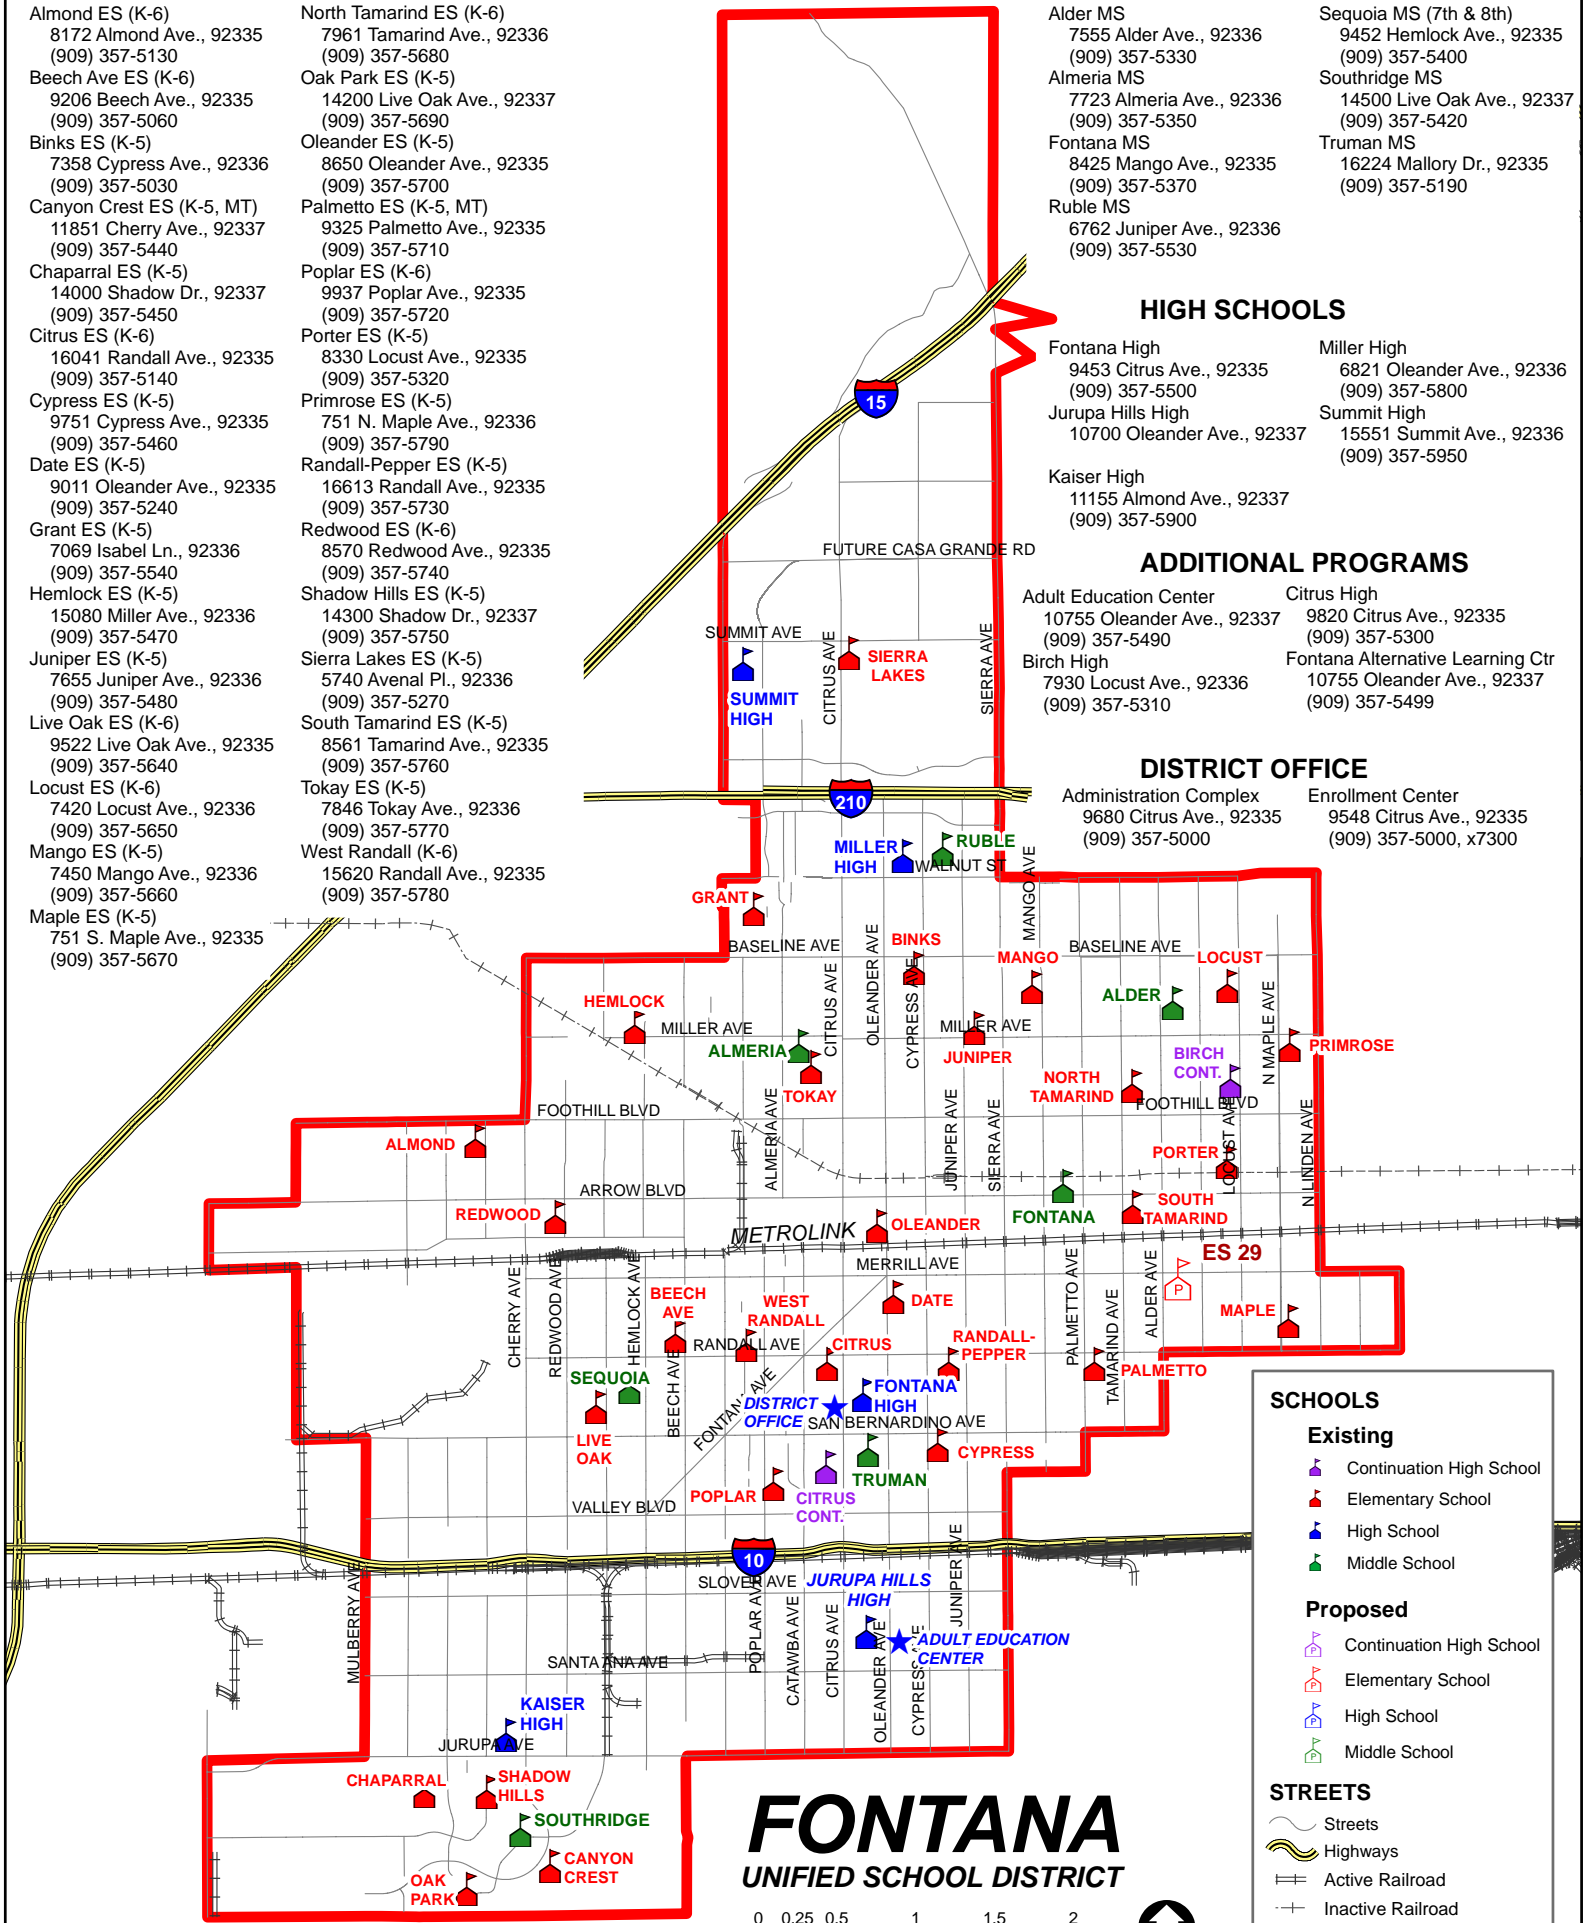

- Alder MS
  7555 Alder Ave., 92336
  (909) 357-5330
- Almeria MS
  7723 Almeria Ave., 92336
  (909) 357-5350
- Fontana MS
  8425 Mango Ave., 92335
  (909) 357-5370
- Ruble MS
  6762 Juniper Ave., 92336
  (909) 357-5530

- Sequoia MS (7th & 8th)
  9452 Hemlock Ave., 92335
  (909) 357-5400
- Southridge MS
  14500 Live Oak Ave., 92337
  (909) 357-5420
- Truman MS
  16224 Mallory Dr., 92335
  (909) 357-5190

HIGH SCHOOLS

- Fontana High
  9453 Citrus Ave., 92335
  (909) 357-5500
- Jurupa Hills High
  10700 Oleander Ave., 92337
- Kaiser High
  11155 Almond Ave., 92337
  (909) 357-5900

- Miller High
  6821 Oleander Ave., 92336
  (909) 357-5800
- Summit High
  15551 Summit Ave., 92336
  (909) 357-5950

ADDITIONAL PROGRAMS

- Adult Education Center
  10755 Oleander Ave., 92337
  (909) 357-5490
- Birch High
  7930 Locust Ave., 92336
  (909) 357-5310
- Citrus High
  9820 Citrus Ave., 92335
  (909) 357-5300
- Fontana Alternative Learning Ctr
  10755 Oleander Ave., 92337
  (909) 357-5499

DISTRICT OFFICE

- Administration Complex
  9680 Citrus Ave., 92335
  (909) 357-5000
- Enrollment Center
  9548 Citrus Ave., 92335
  (909) 357-5000, x7300

**FONTANA
UNIFIED SCHOOL DISTRICT**

SCHOOLS

Existing

- Continuation High School
- Elementary School
- High School
- Middle School

Proposed

- Continuation High School
- Elementary School
- High School
- Middle School

STREETS

- Streets
- Highways
- Active Railroad
- Inactive Railroad
- District Boundary