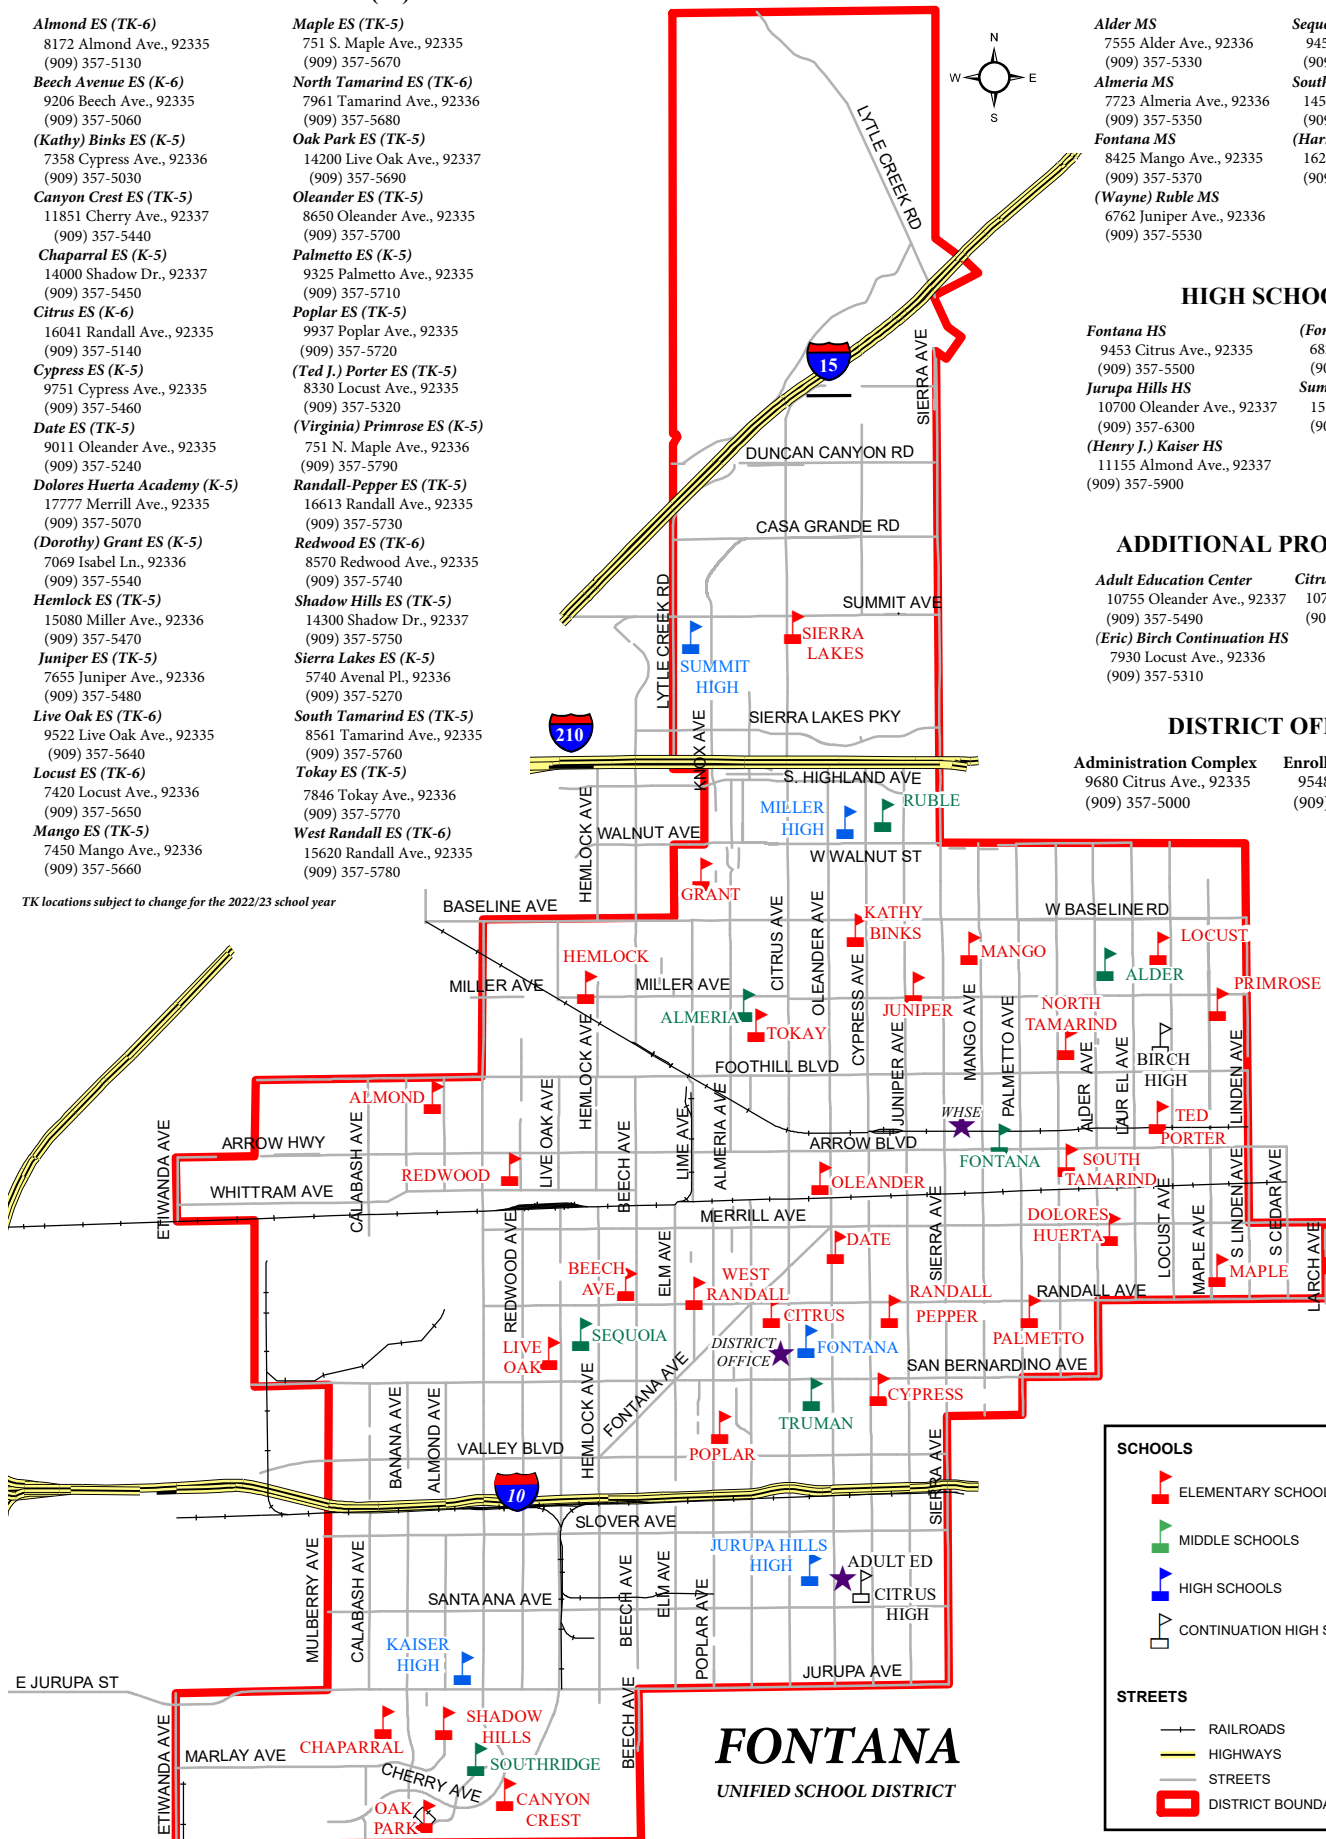

MIDDLE SCHOOLS (7)

- **Alder MS**
  7555 Alder Ave., 92336
  (909) 357-5330
- **Almeria MS**
  7723 Almeria Ave., 92336
  (909) 357-5350
- **Fontana MS**
  8425 Mango Ave., 92335
  (909) 357-5370
- **(Wayne) Ruble MS**
  6762 Juniper Ave., 92336
  (909) 357-5530
- **Sequoia MS (7th & 8th)**
  9452 Hemlock Ave., 92335
  (909) 357-5400
- **Southridge MS**
  14500 Live Oak Ave., 92337
  (909) 357-5420
- **(Harry S.) Truman MS**
  16224 Mallory Dr., 92335
  (909) 357-5190

HIGH SCHOOLS (5)

- **Fontana HS**
  9453 Citrus Ave., 92335
  (909) 357-5500
- **Jurupa Hills HS**
  10700 Oleander Ave., 92337
  (909) 357-6300
- **(Henry J.) Kaiser HS**
  11155 Almond Ave., 92337
  (909) 357-5900
- **(Fontana A.B.) Miller HS**
  6821 Oleander Ave., 92336
  (909) 357-5800
- **Summit HS**
  15551 Summit Ave., 92336
  (909) 357-5950

ADDITIONAL PROGRAMS (3)

- **Adult Education Center**
  10755 Oleander Ave., 92337
  (909) 357-5490
- **(Eric) Birch Continuation HS**
  7930 Locust Ave., 92336
  (909) 357-5310
- **Citrus Continuation HS**
  10760 Cypress Ave., 92337
  (909) 357-5300

DISTRICT OFFICE

- **Administration Complex**
  9680 Citrus Ave., 92335
  (909) 357-5000
- **Enrollment Center**
  9548 Citrus Ave., 92335
  (909) 357-5000 ext 29300

TK locations subject to change for the 2022/23 school year

SCHOOLS

- ▲ ELEMENTARY SCHOOLS
- ▲ MIDDLE SCHOOLS
- ▲ HIGH SCHOOLS
- ▲ CONTINUATION HIGH SCHOOLS

STREETS

- RAILROADS
- HIGHWAYS
- STREETS
- DISTRICT BOUNDARY

FONTANA
UNIFIED SCHOOL DISTRICT