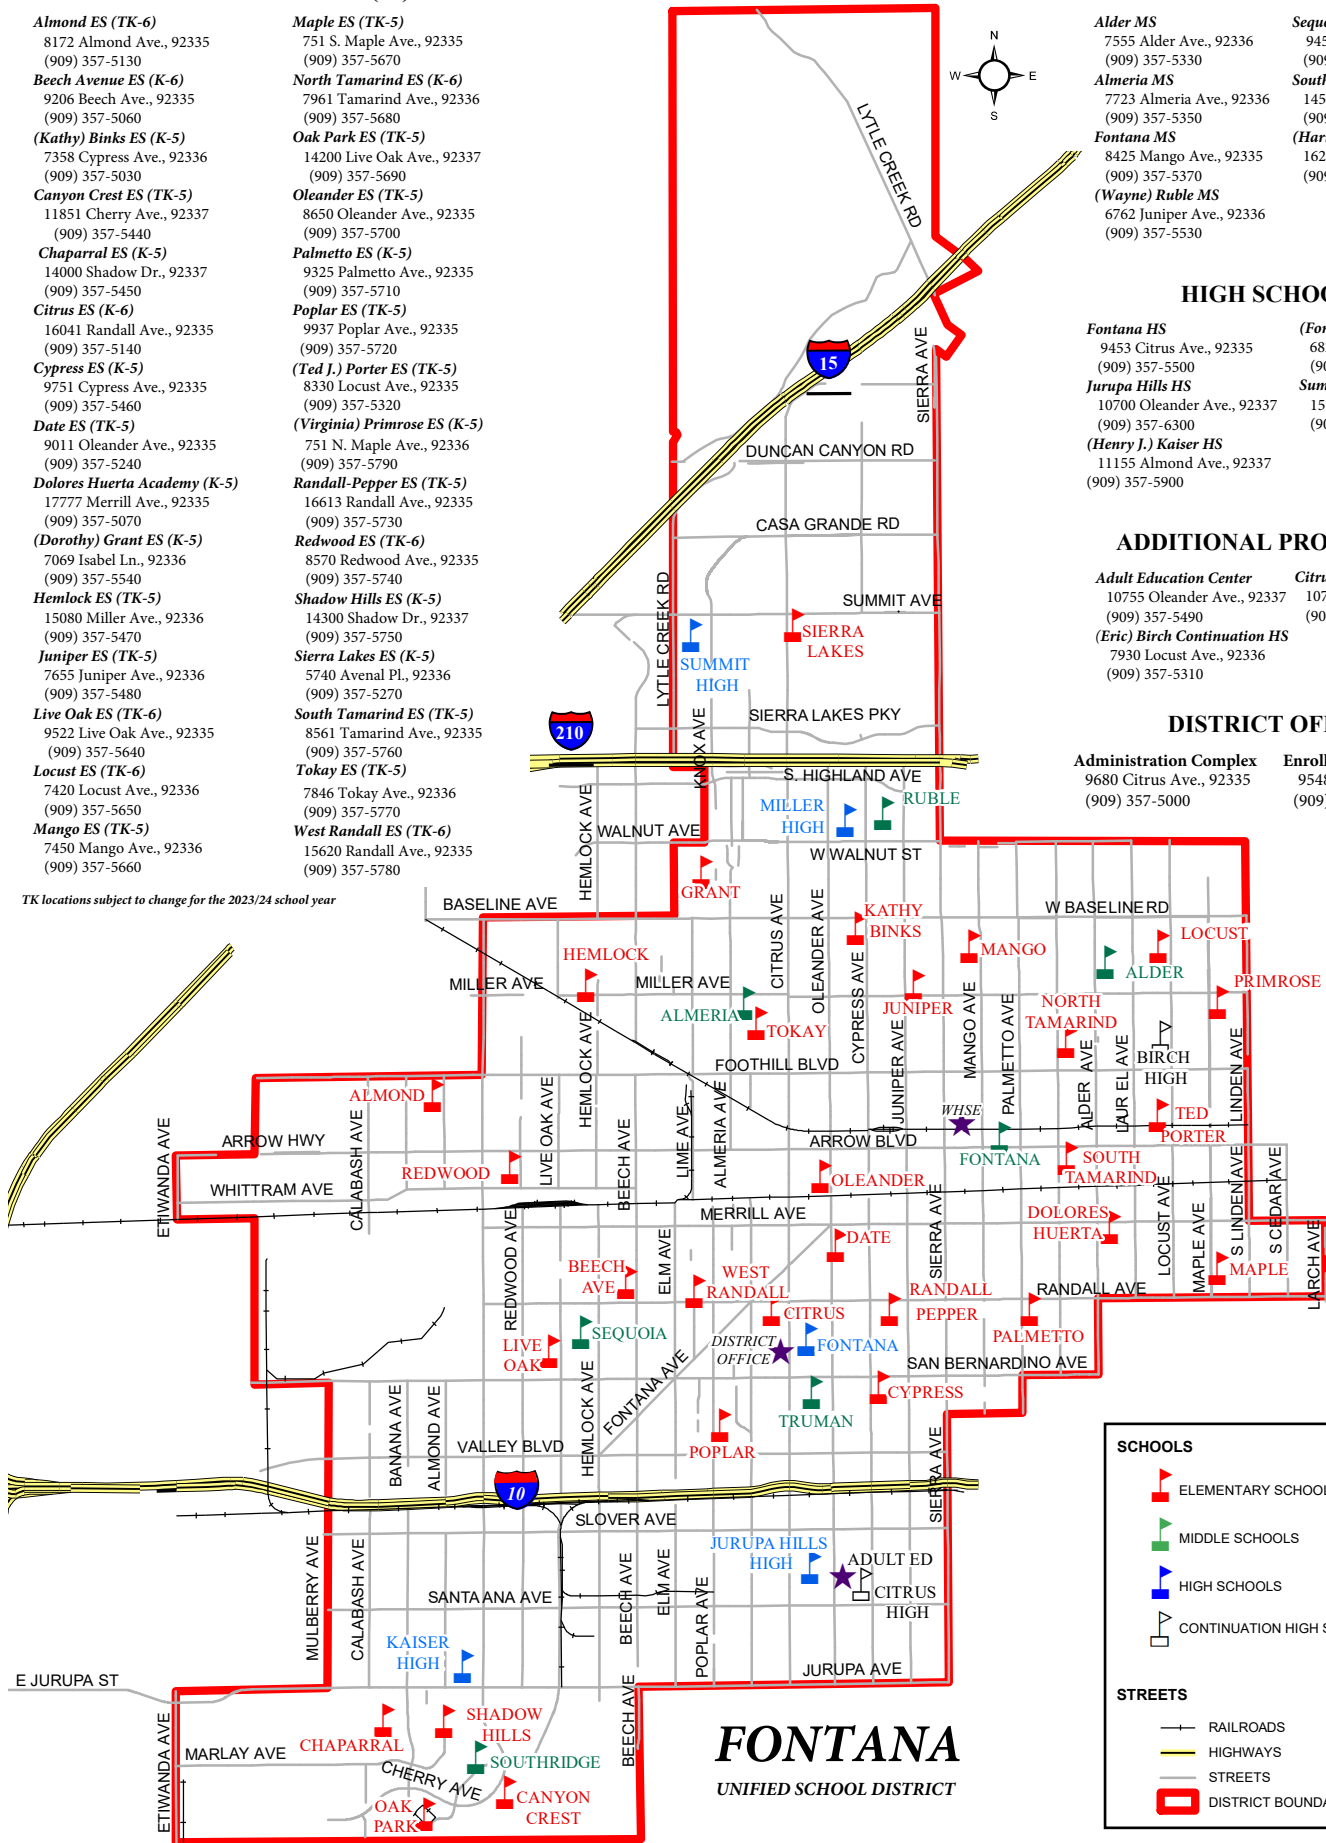

MIDDLE SCHOOLS (7)

- **Alder MS**
  7555 Alder Ave., 92336
  (909) 357-5330
- **Almeria MS**
  7723 Almeria Ave., 92336
  (909) 357-5350
- **Fontana MS**
  8425 Mango Ave., 92335
  (909) 357-5370
- **(Wayne) Ruble MS**
  6762 Juniper Ave., 92336
  (909) 357-5530
- **Sequoia MS (7th & 8th)**
  9452 Hemlock Ave., 92335
  (909) 357-5400
- **Southridge MS**
  14500 Live Oak Ave., 92337
  (909) 357-5420
- **(Harry S.) Truman MS**
  16224 Mallory Dr., 92335
  (909) 357-5190

HIGH SCHOOLS (5)

- **Fontana HS**
  9453 Citrus Ave., 92335
  (909) 357-5500
- **Jurupa Hills HS**
  10700 Oleander Ave., 92337
  (909) 357-6300
- **(Henry J.) Kaiser HS**
  11155 Almond Ave., 92337
  (909) 357-5900
- **(Fontana A.B.) Miller HS**
  6821 Oleander Ave., 92336
  (909) 357-5800
- **Summit HS**
  15551 Summit Ave., 92336
  (909) 357-5950

ADDITIONAL PROGRAMS (3)

- **Adult Education Center**
  10755 Oleander Ave., 92337
  (909) 357-5490
- **(Eric) Birch Continuation HS**
  7930 Locust Ave., 92336
  (909) 357-5310
- **Citrus Continuation HS**
  10760 Cypress Ave., 92337
  (909) 357-5300

DISTRICT OFFICE

- **Administration Complex**
  9680 Citrus Ave., 92335
  (909) 357-5000
- **Enrollment Center**
  9548 Cypress Ave., 92335
  (909) 357-5000 ext 29300

SCHOOLS

- ▲ ELEMENTARY SCHOOLS
- ▲ MIDDLE SCHOOLS
- ▲ HIGH SCHOOLS
- ▲ CONTINUATION HIGH SCHOOLS

STREETS

- RAILROADS
- HIGHWAYS
- STREETS
- DISTRICT BOUNDARY

FONTANA
UNIFIED SCHOOL DISTRICT