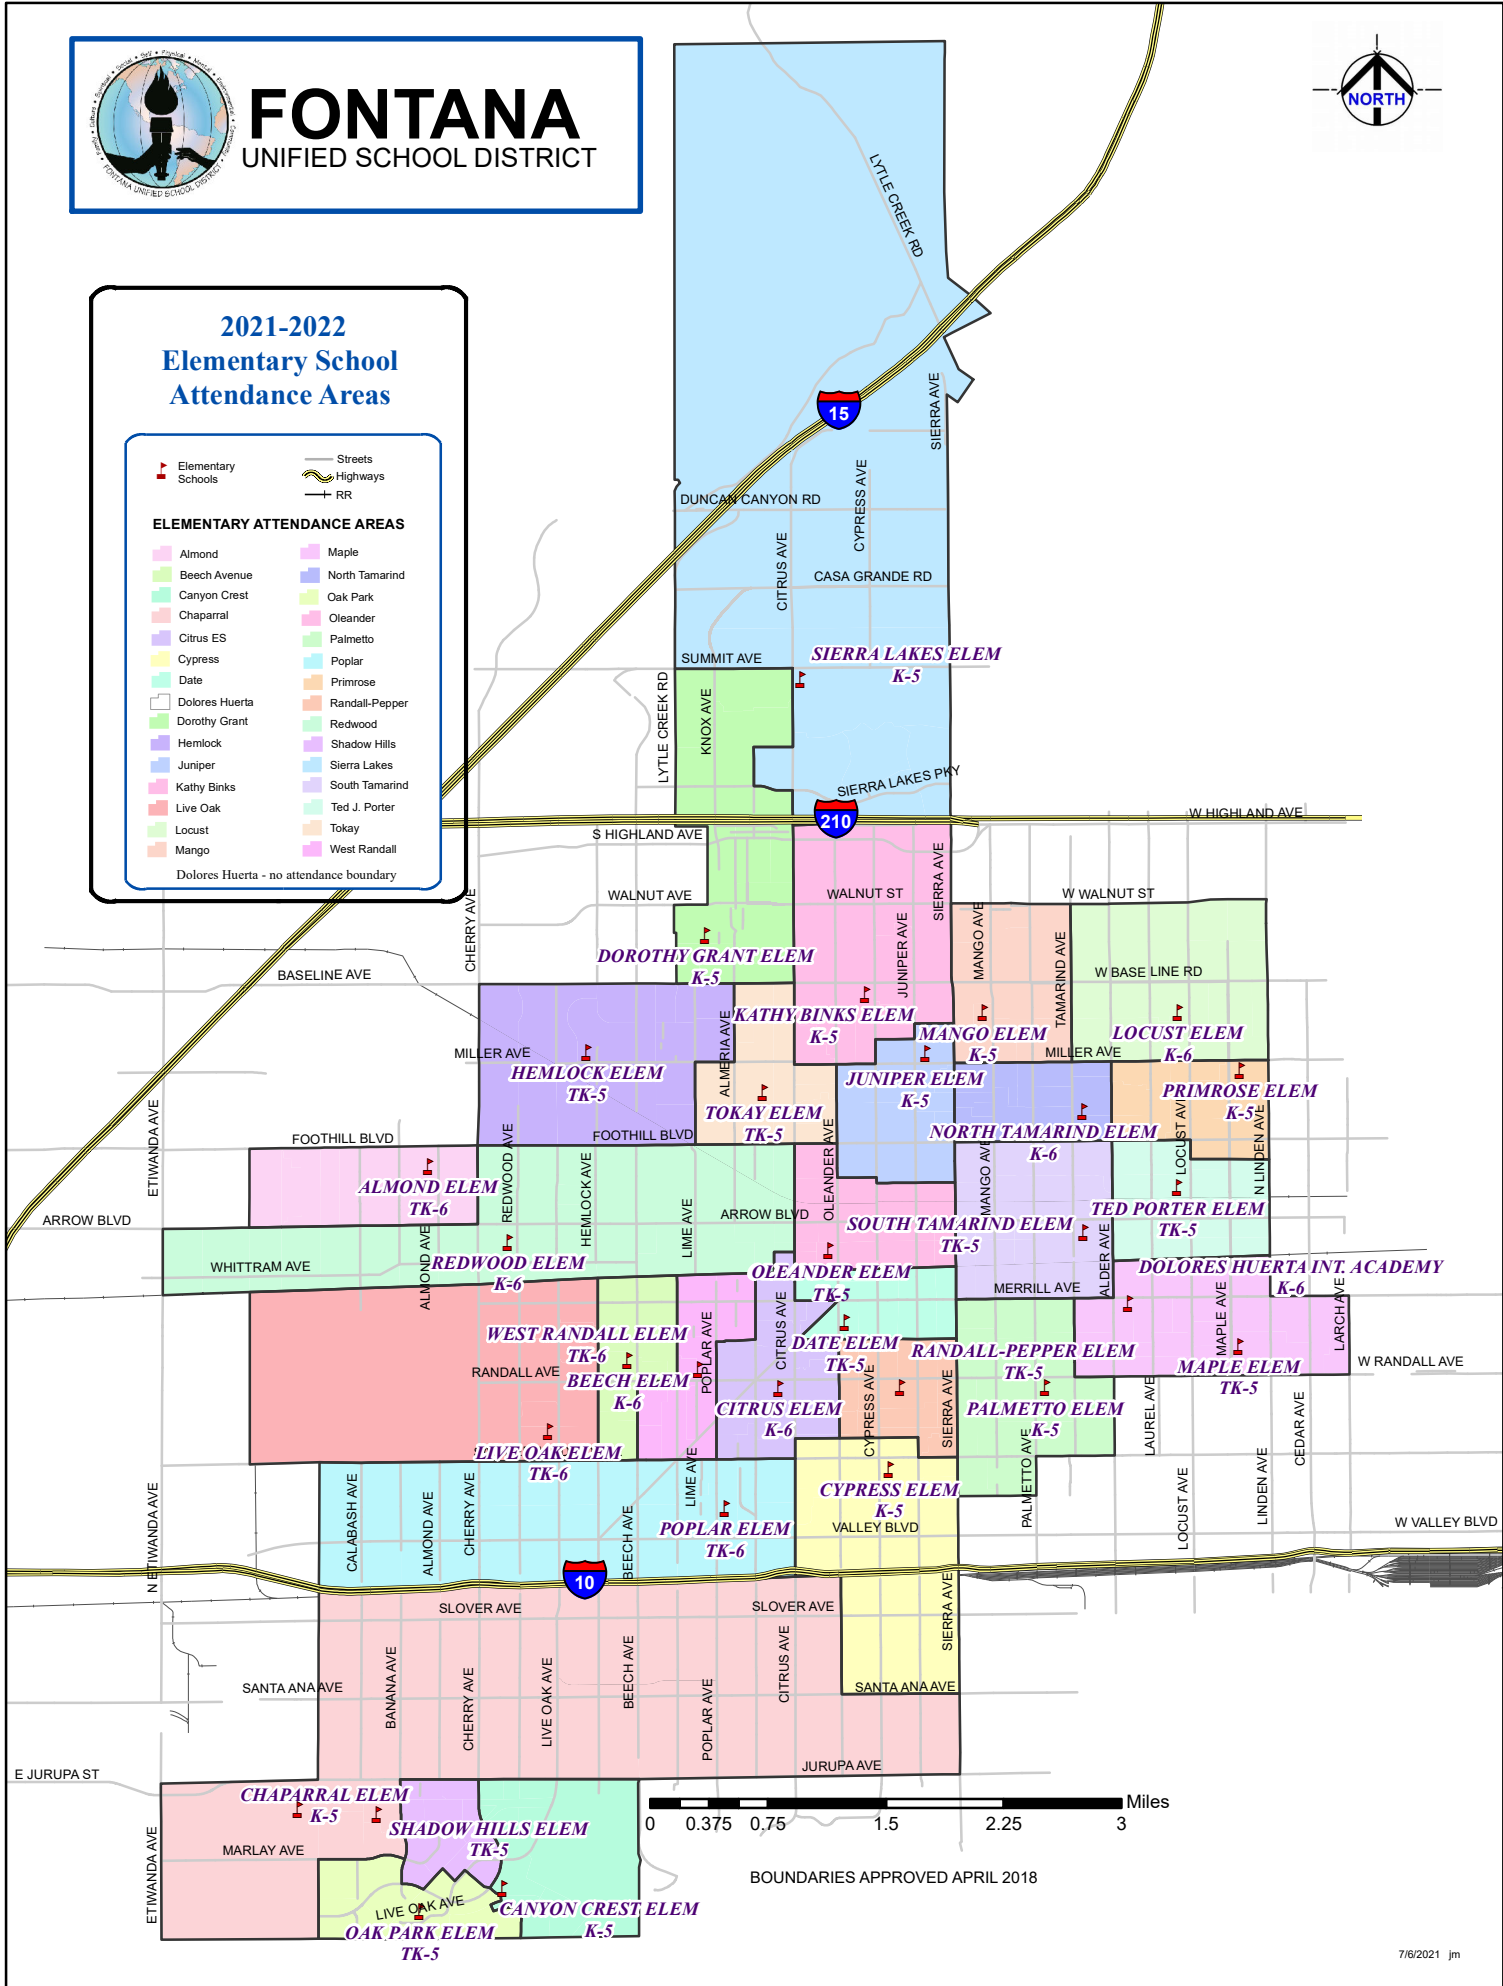

### 2021-2022 Elementary School Attendance Areas

Elementary Schools	Streets
Highways	RR

**ELEMENTARY ATTENDANCE AREAS**

Almond	Maple
Beech Avenue	North Tamarind
Canyon Crest	Oak Park
Chaparral	Oleander
Citrus ES	Palmetto
Cypress	Poplar
Date	Primrose
Dolores Huerta	Randall-Pepper
Dorothy Grant	Redwood
Hemlock	Shadow Hills
Juniper	Sierra Lakes
Kathy Binks	South Tamarind
Live Oak	Ted J. Porter
Locust	Tokay
Mango	West Randall

Dolores Huerta - no attendance boundary

BOUNDARIES APPROVED APRIL 2018