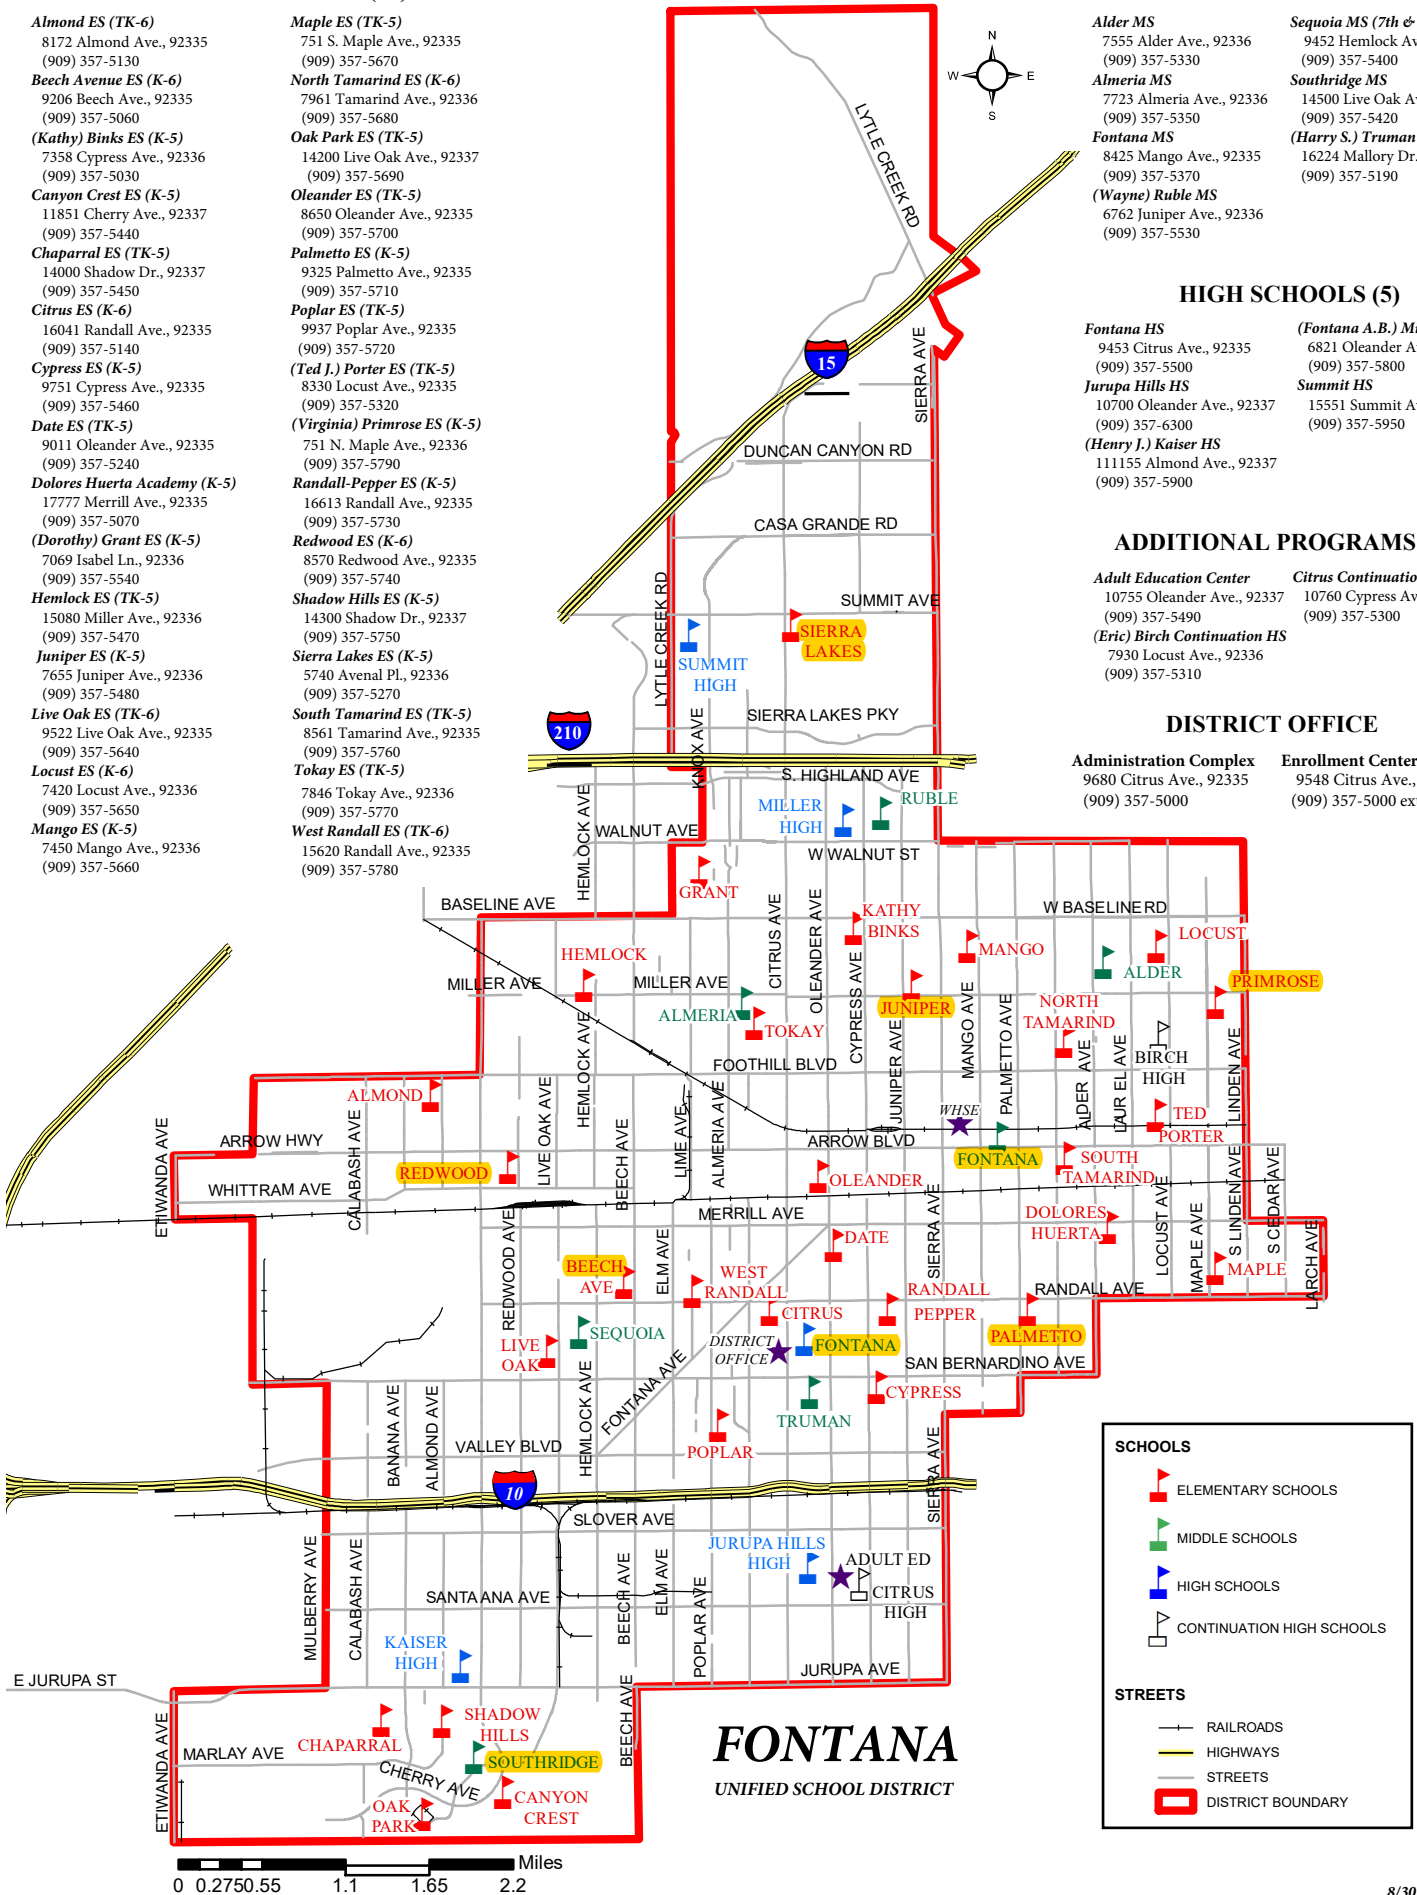

MIDDLE SCHOOLS (7)

- **Alder MS**
  7555 Alder Ave., 92336
  (909) 357-5330
- **Almeria MS**
  7723 Almeria Ave., 92336
  (909) 357-5350
- **Fontana MS**
  8425 Mango Ave., 92335
  (909) 357-5370
- **(Wayne) Ruble MS**
  6762 Juniper Ave., 92336
  (909) 357-5530
- **Sequoia MS (7th & 8th)**
  9452 Hemlock Ave., 92335
  (909) 357-5400
- **Southridge MS**
  14500 Live Oak Ave., 92337
  (909) 357-5420
- **(Harry S.) Truman MS**
  16224 Mallory Dr., 92335
  (909) 357-5190

HIGH SCHOOLS (5)

- **Fontana HS**
  9453 Citrus Ave., 92335
  (909) 357-5500
- **Jurupa Hills HS**
  10700 Oleander Ave., 92337
  (909) 357-6300
- **(Henry J.) Kaiser HS**
  111155 Almond Ave., 92337
  (909) 357-5900
- **(Fontana A.B.) Miller HS**
  6821 Oleander Ave., 92336
  (909) 357-5800
- **Summit HS**
  15551 Summit Ave., 92336
  (909) 357-5950

ADDITIONAL PROGRAMS (3)

- **Adult Education Center**
  10755 Oleander Ave., 92337
  (909) 357-5490
- **(Eric) Birch Continuation HS**
  7930 Locust Ave., 92336
  (909) 357-5310
- **Citrus Continuation HS**
  10760 Cypress Ave., 92337
  (909) 357-5300

DISTRICT OFFICE

- **Administration Complex**
  9680 Citrus Ave., 92335
  (909) 357-5000
- **Enrollment Center**
  9548 Citrus Ave., 92335
  (909) 357-5000 ext 29300

FONTANA
UNIFIED SCHOOL DISTRICT