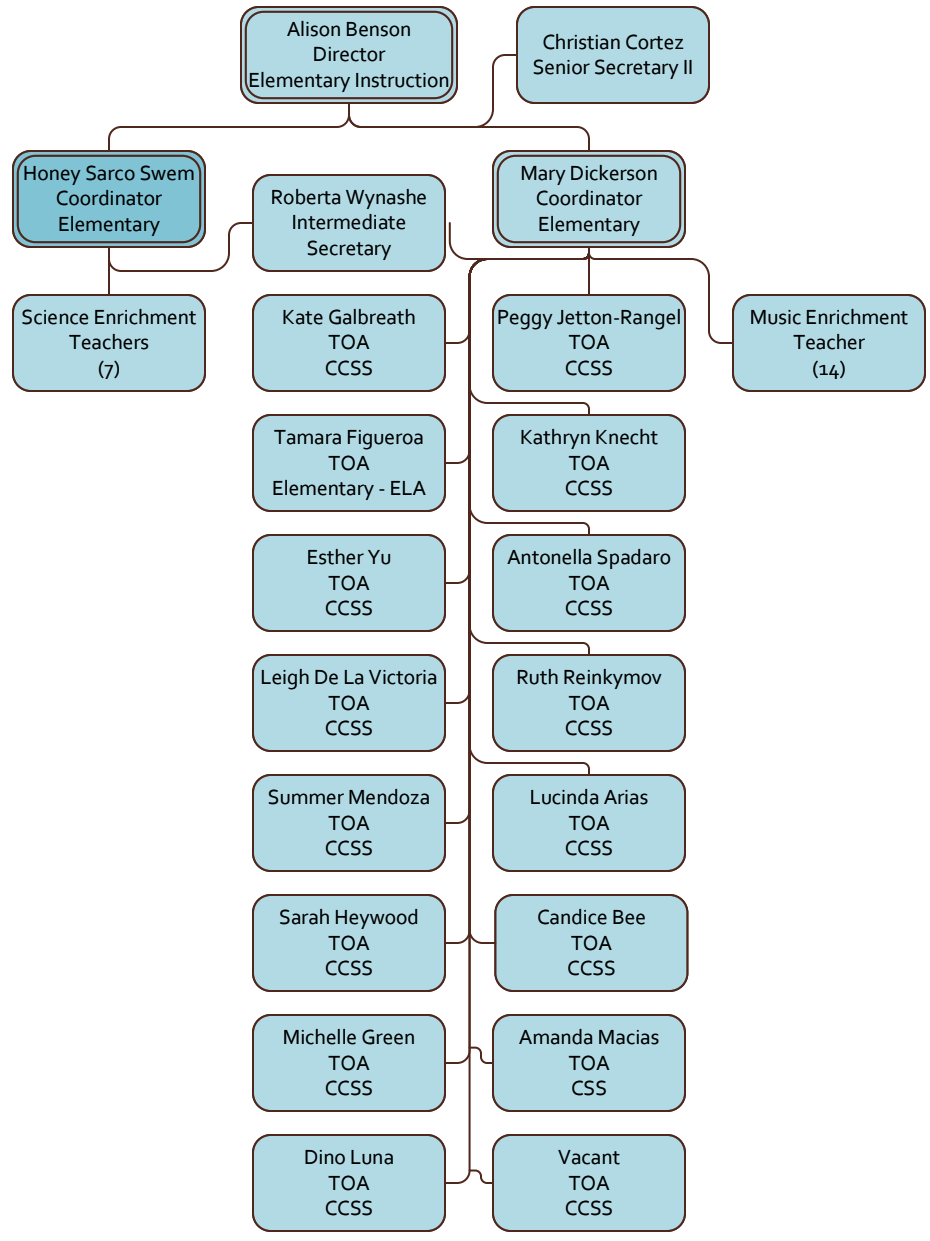

Alison Benson
Director
Elementary Instruction

Christian Cortez
Senior Secretary II

Honey Sarco Swem
Coordinator
Elementary

Roberta Wynashe
Intermediate
Secretary

Mary Dickerson
Coordinator
Elementary

Science Enrichment
Teachers
(7)

Kate Galbreath
TOA
CCSS

Peggy Jetton-Rangel
TOA
CCSS

Music Enrichment
Teacher
(14)

Tamara Figueroa
TOA
Elementary - ELA

Kathryn Knecht
TOA
CCSS

Esther Yu
TOA
CCSS

Antonella Spadaro
TOA
CCSS

Leigh De La Victoria
TOA
CCSS

Ruth Reinkymov
TOA
CCSS

Summer Mendoza
TOA
CCSS

Lucinda Arias
TOA
CCSS

Sarah Heywood
TOA
CCSS

Candice Bee
TOA
CCSS

Michelle Green
TOA
CCSS

Amanda Macias
TOA
CSS

Dino Luna
TOA
CCSS

Vacant
TOA
CCSS