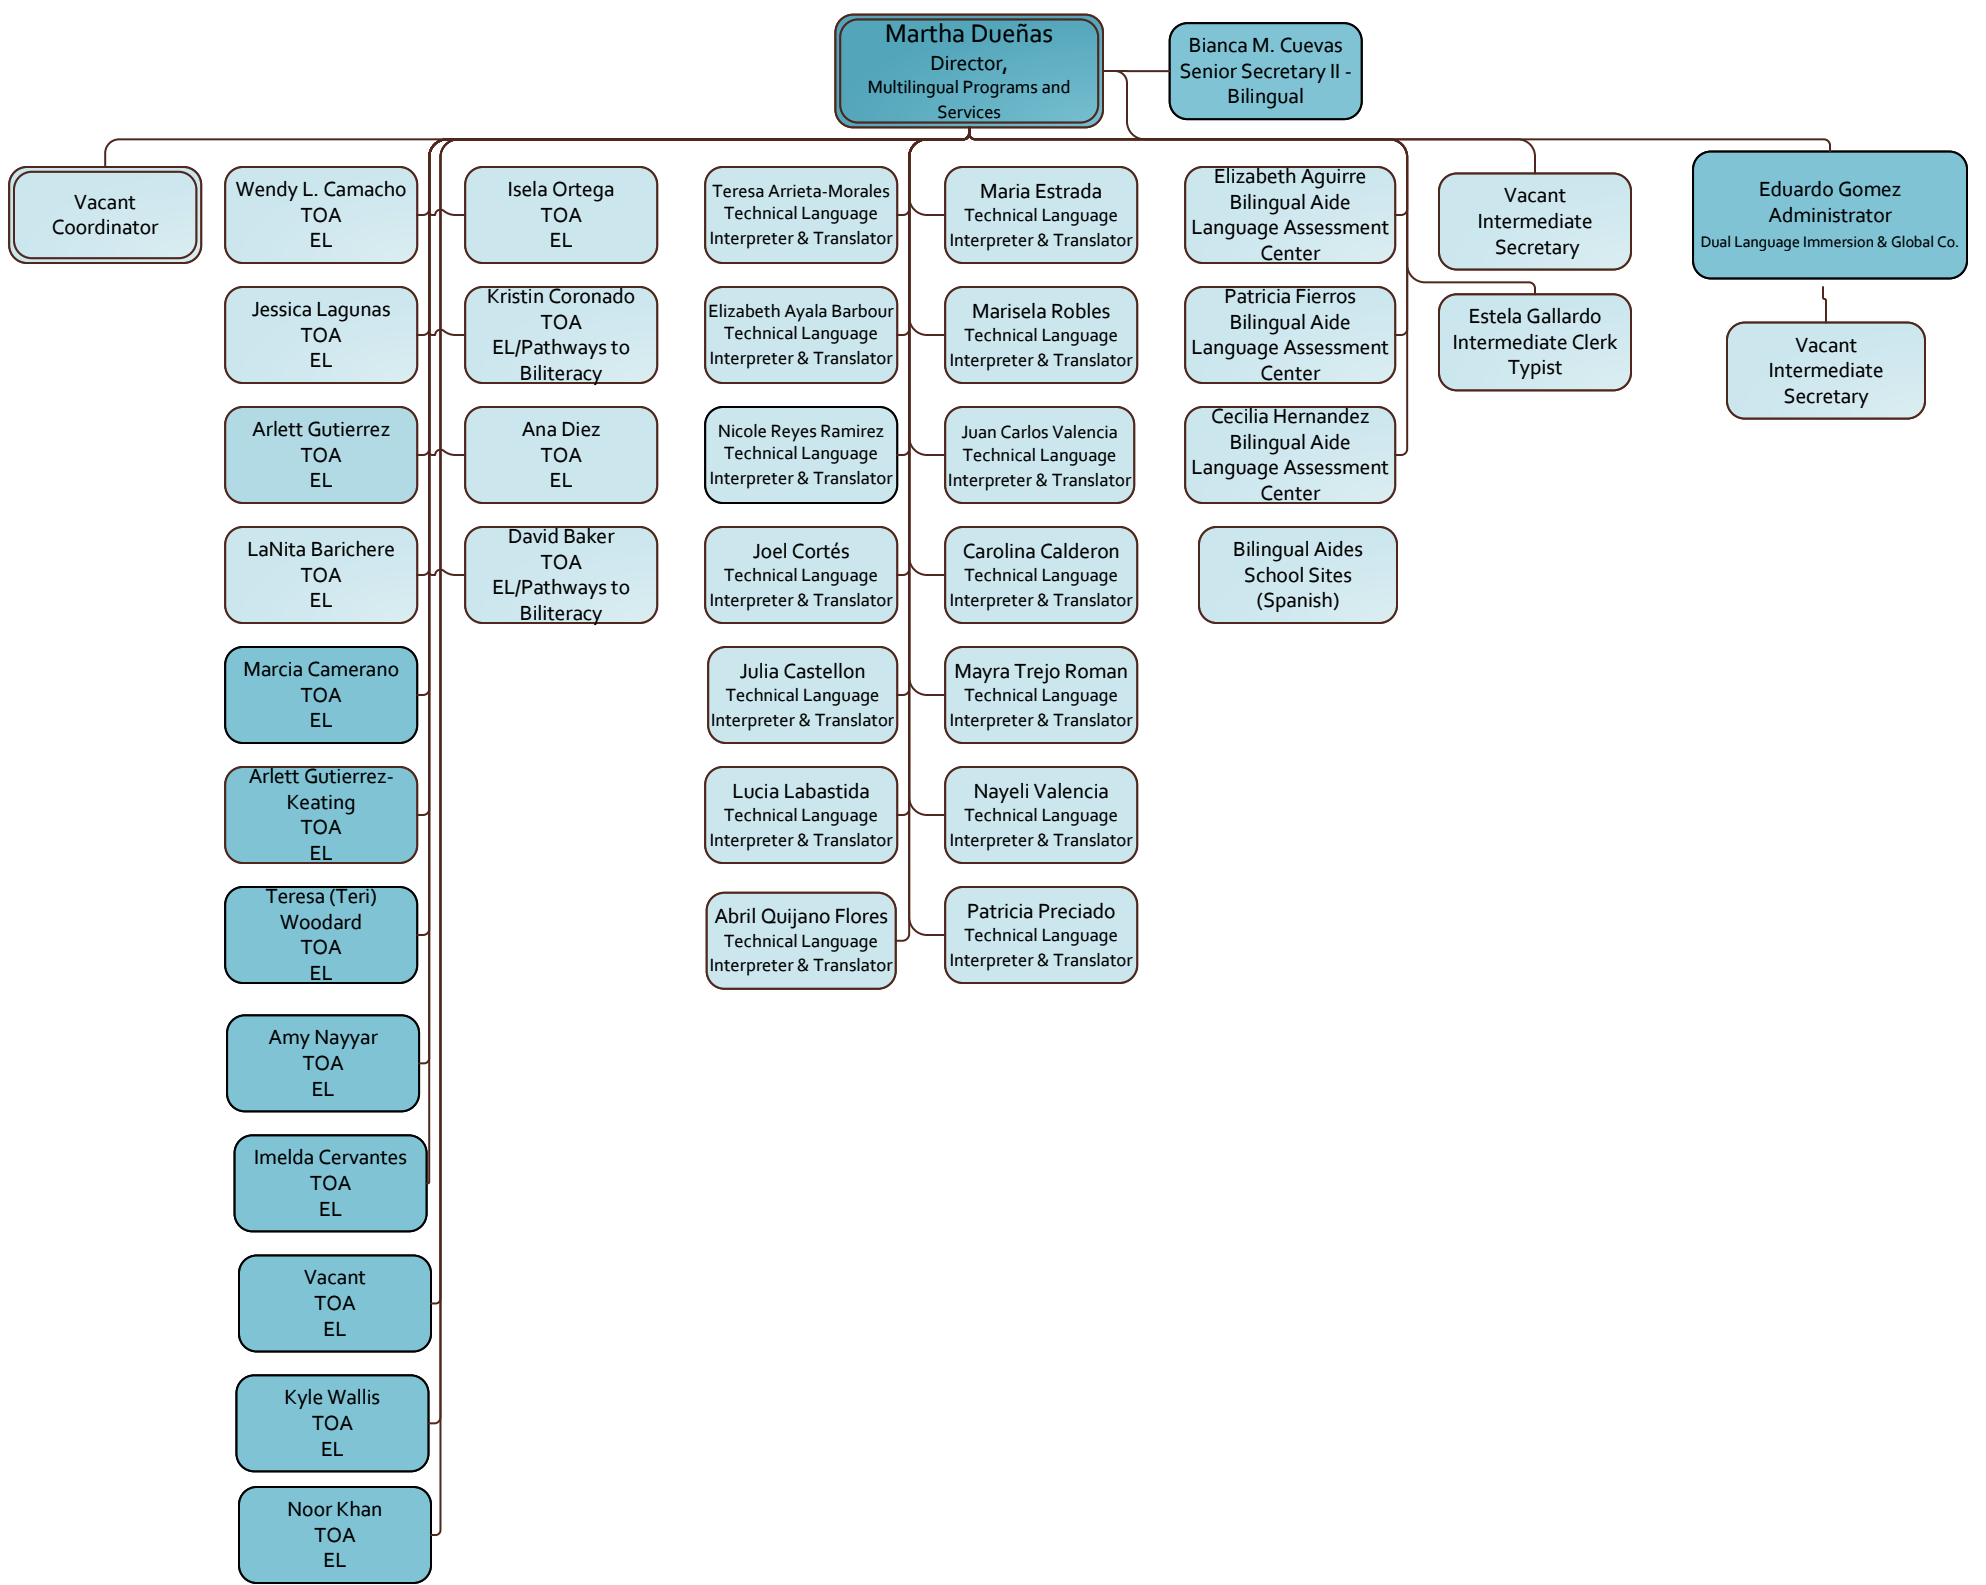

# Teaching and Learning

07/01/2022

Alison Benson  
Director  
Elementary Instruction

Christian Cortez  
Senior Secretary II

Honey Sarco Swem  
Coordinator  
Elementary

Roberta Wynashe  
Intermediate  
Secretary

Mary Dickerson  
Coordinator  
Elementary

Science Enrichment  
Teachers  
(7)

Kate Galbreath  
TOA  
CCSS

Peggy Jetton-Rangel  
TOA  
CCSS

Music Enrichment  
Teacher  
(14)

Tamara Figueroa  
TOA  
Elementary - ELA

Kathryn Knecht  
TOA  
CCSS

Esther Yu  
TOA  
CCSS

Antonella Spadaro  
TOA  
CCSS

Leigh De La Victoria  
TOA  
CCSS

Ruth Reinkymov  
TOA  
CCSS

Summer Mendoza  
TOA  
CCSS

Lucinda Arias  
TOA  
CCSS

Sarah Heywood  
TOA  
CCSS