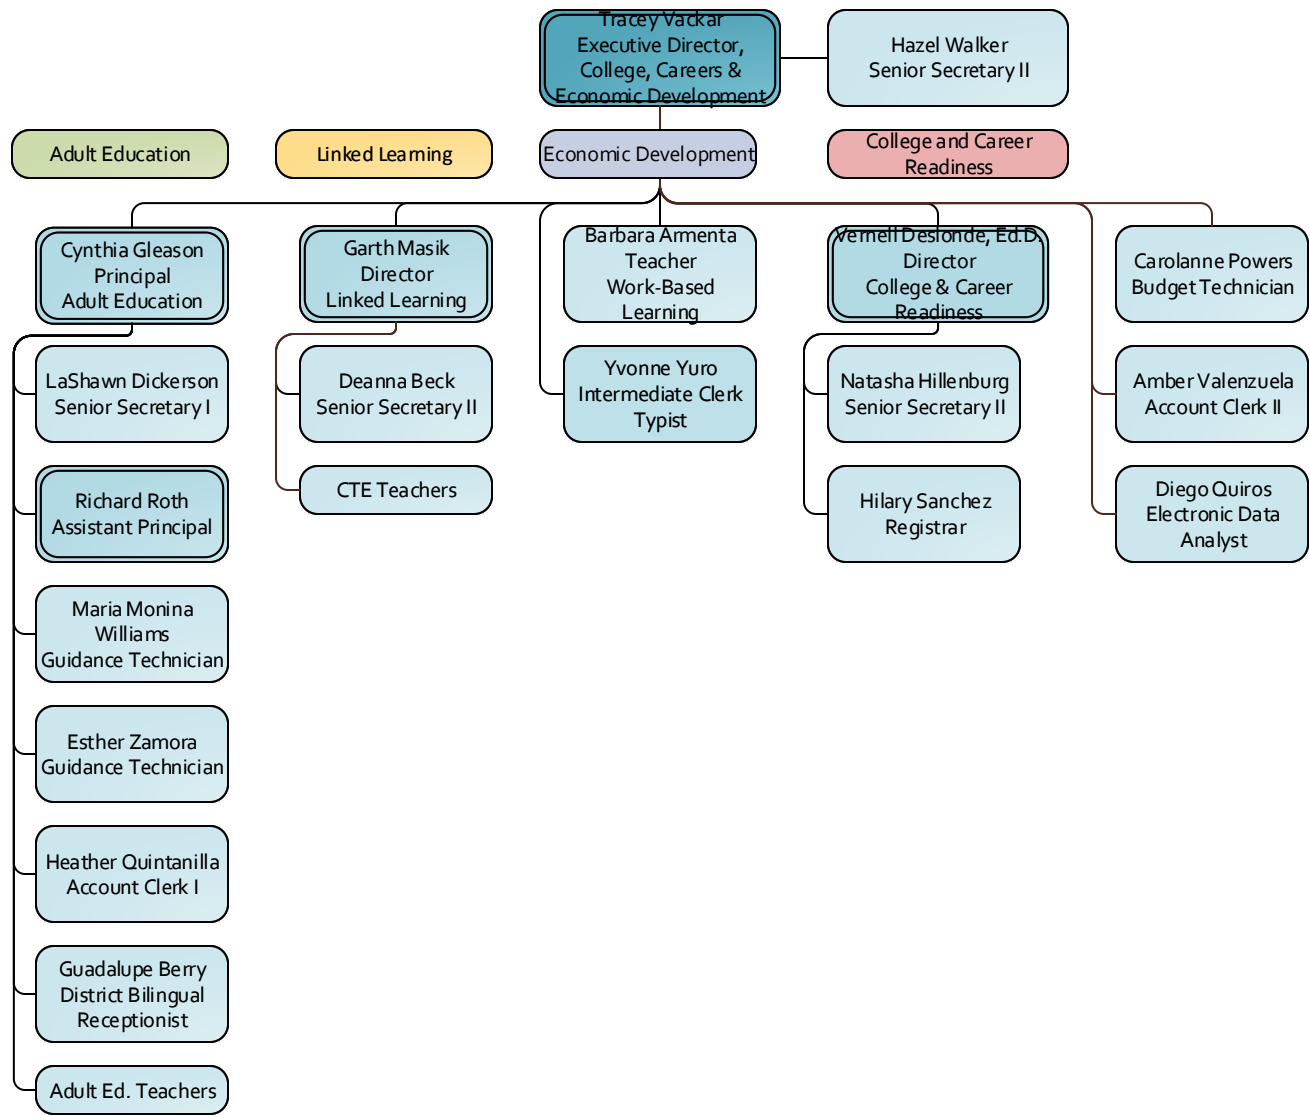

# Teaching and Learning

10/31/18

Martha Dueñas  
Director,  
EL Services

Open Position  
Senior Secretary II -  
Bilingual

Rocío Figueroa  
Coordinator

Sandy Abundis  
TOA  
EL

Marcia Camerano  
TOA  
EL

Kristin Coronado  
TOA  
EL